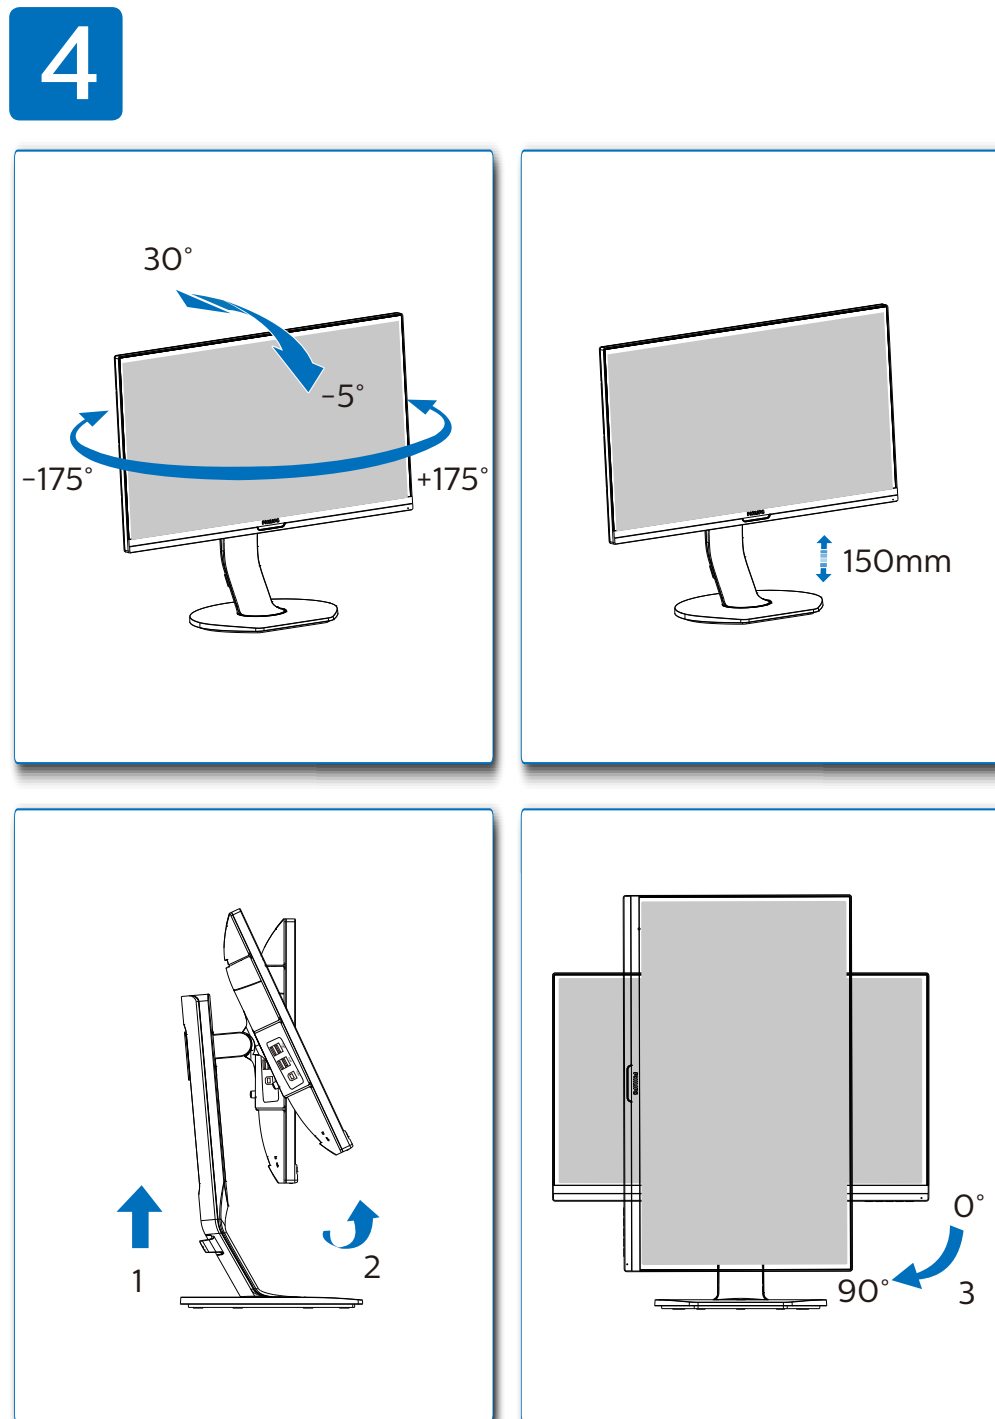

GRAPHIC DEVELOPMENT MMD	
Product name	272B7QJEB-QSG
Project no.	Folded sheet
Scale	1:1
Size Spreads	594 (W) x 210 (H) mm
Size	148.5 (W) x 210 (H) mm
Operator(s)	
Date amended	Jan. 9, 2018
VERSION No.	13
APPROVAL	
QC Lithographer	
Product Manager	
Date Check	
ARTWORK DOCUMENT	
Paper	80gsm White, woodfree coated
Numbers of colours	2C+2C
Spotcolor	
Aftertreatment	
☐ Cropping	
☐ Coating	
☐ Varnishing	
☐ Embossing	
☐ Citterguide	
☐ Die-cut	
☐ Binding	
☐ Glue