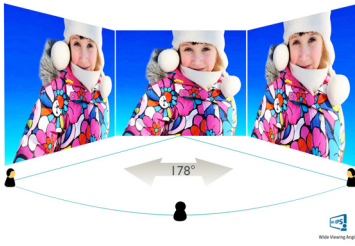

Philips
LCD monitor

V Line

23" (58.4 cm)
Full HD (1920 x 1080)

236V6QHAB

Vivid colors. Crisp images. Wide views

Enjoy crisp vivid images slim Philips display. Equipped with SmartContrast that ensures rich bright images makes it a great choice!

PHILIPS

LCD monitor
V Line 23" (58.4 cm), Full HD (1920 x 1080)

Highlights

AH-IPS technology

AH-IPS displays use an advanced technology which gives you extra wide viewing angles of 178/178 degree, making it possible to view the display from almost any angle. Unlike standard TN panels, AH-IPS displays gives you remarkably crisp images with vivid colors, making it ideal not only for Photos, movies and web browsing, but also for professional applications which demand color accuracy and consistent brightness at all times.

Specifications

Picture/Display

- LCD panel type: AH-IPS LCD
- Backlight type: W-LED system
- Panel Size: 23 inch / 58.4 cm
- Effective viewing area: 509.18 (H) x 286.42 (V)
- Aspect ratio: 16:9
- Optimum resolution: 1920 x 1080 @ 60 Hz
- Response time (typical): 5 ms (Gray to Gray)*
- Brightness: 250 cd/m²
- SmartContrast: 10,000,000:1
- Contrast ratio (typical): 1000:1
- Pixel pitch: 0.265 x 0.265 mm
- Viewing angle: 178° (H) / 178° (V), @ C/R > 10
- Display colors: 16.7 M
- Scanning Frequency: 30 -83 kHz (H) / 56 -76 Hz (V)
- sRGB