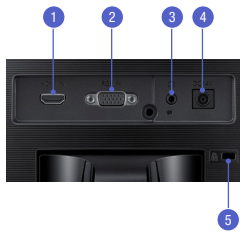

CONNECTIVITY

1. HDMI In
2. VGA In
3. Headphone
4. DC14V-Power
5. Kensington Lock

Learn more samsung.com/business insights.samsung.com samsung.com/b2bmonitors
Product support 1-866-SAM4BIZ 1-800-SAMSUNG
Follow us [youtube.com/samsungbizusa](https://www.youtube.com/samsungbizusa) [@SamsungBizUSA](https://twitter.com/SamsungBizUSA)

SAMSUNG

Samsung Electronics has been named 2015 ENERGY STAR Partner of the Year in the product manufacturing category by the U.S. Environmental Protection Agency (EPA).

©2016 Samsung Electronics America, Inc. Samsung is a registered mark of Samsung Electronics Corp., Ltd. Specifications and design are subject to change without notice. Non-metric weights and measurements are approximate. Simulated screen images. All brand, product, service names and logos are trademarks and or registered trademarks of their respective manufacturers and companies. See samsung.com for detailed information. Printed in USA. MON-C27F390FHNSHT-APR16T