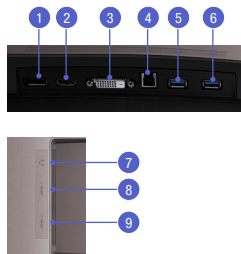

CONNECTIVITY

1. DisplayPort In
2. HDMI In
3. DVI In
4. PC In
5. USB
6. USB
7. Headphone
8. USB
9. USB

Learn more samsung.com/business or www.samsung.com/b2bmonitors

Product support 1-800-SAMSUNG 1-866-SAM4BIZ

Follow us [youtube.com/samsungbizusa](https://www.youtube.com/samsungbizusa) [@SamsungBizUSA](https://twitter.com/SamsungBizUSA)

SAMSUNG

Samsung Electronics has been named 2015 ENERGY STAR Partner of the Year in the product manufacturing category by the U.S. Environmental Protection Agency (EPA).

©2015 Samsung Electronics America, Inc. Samsung is a registered mark of Samsung Electronics Corp., Ltd. Specifications and design are subject to change without notice. Non-metric weights and measurements are approximate. All brand, product, service names and logos are trademarks and/or registered trademarks of their respective manufacturers and companies. See samsung.com for detailed information. Printed in USA. MON-S24E650CDSHT-NOV15T