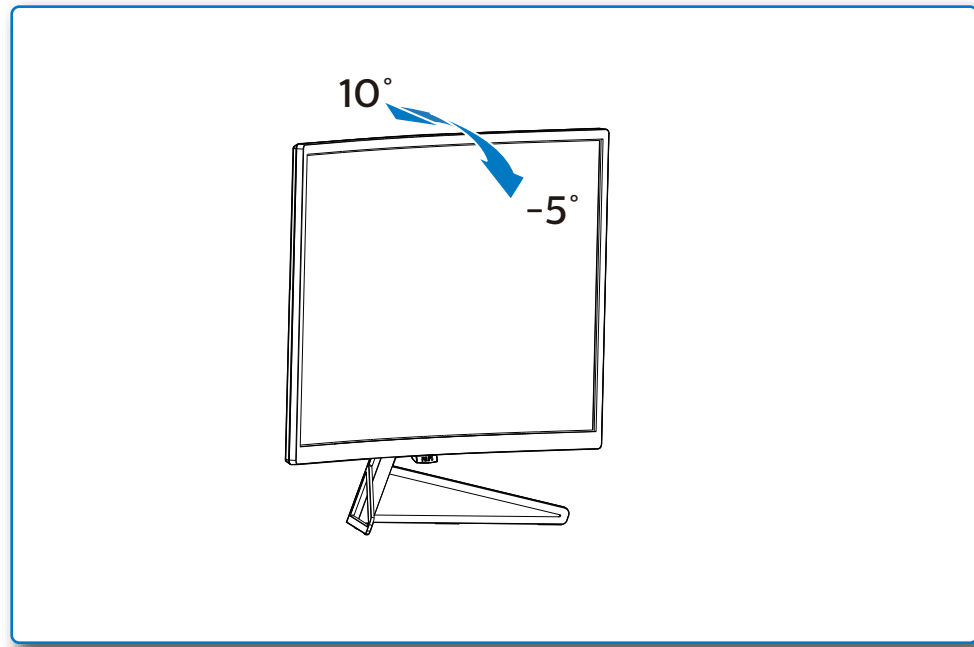

GRAPHIC DEVELOPMENT MMD	
Product name	328C7-QSG
Project no.	Folded sheet
Finishing	1:1
Scale	594 (W) x 210 (H) mm
Size Speads	148.5 (W) x 210 (H) mm
Size	
Operator(s)	
Date amended	Apr 25, 2016
VERSION No.	1
APPROVAL	
QC Lithographer	
Product Manager	
Date Check	
ARTWORK DOCUMENT	
Paper	80gsm White, woodfree coated
Numbers of colours	2Cx2C
Spotcolor	
Aftertreatment	
☐ Cropping	
☐ Coating	
☐ Varnishing	
☐ Embossing	
☐ Cutterguide	
☐ Die-cut	
☐ Binding	
☐ Glue	

4