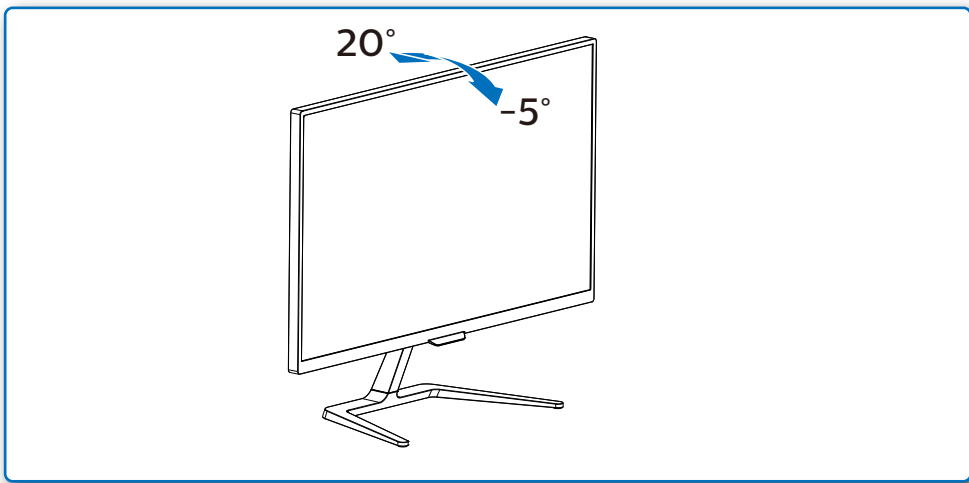

GRAPHIC DEVELOPMENT MMD	
Product name	246E7 276E7-QSG
Project no.	Folded sheet
Finishing	1:1
Scale	594 (W) x 210 (H) mm
Size Speads	148.5 (W) x 210 (H) mm
Size	
Operator(s)	
Date amended	Jun. 30, 2016
VERSION No.	13
APPROVAL	
QC Lithographer	
Product Manager	
Date Check	
ARTWORK DOCUMENT	
Paper	80gsm White, woodfree coated
Numbers of colours	2C2C
Pantone 300c	
Spotcolor	
Aftertreatment	
☐ Cropping	
☐ Coating	
☐ Varnishing	
☐ Embossing	
☐ Cullingguide	
☐ Die-cut	
☐ Binding	
☐ Glue	

4