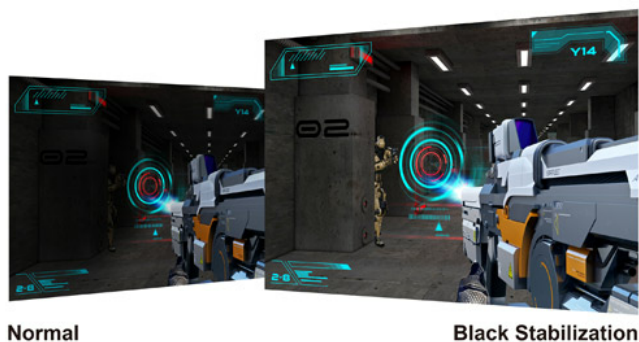

Normal

AMD FreeSync ON

Pre-calibrated and user-customized Game Mode

Integrating a gaming-oriented OSD design including pre-calibrated FPS, RTS and MOBA gaming settings, each mode is functionally customized with in-game testing and adjustments made for the best blend of color and technology. Providing even more support, three customizable 'GAMER' settings are available to help match individual preferences and adapt to every type of game on the market.

Black stabilization for higher visibility in dark scenes

ViewSonic's Black stabilization provides heightened

Advanced dynamic contrast ratio for a clearer, sharper image

ViewSonic's Advanced DCR technology

visibility and detail by brightening dark scenes. Dominate the competition with enhanced visibility, delivering superior color performance for the ultimate gaming experience.

automatically detects the image signal and intelligently controls the backlight brightness to improve on the ability to make the black blacker in a dark scene, and make the white whiter in a bright environment. In addition, this technology is able to sharpen the edge of images, making objects and characters in games extremely dynamic and stand out clearly, providing better front of screen performance.