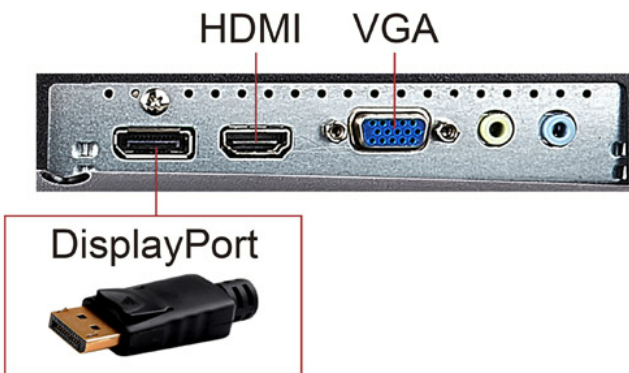

DisplayPort, HDMI and VGA inputs for flexible connectivity

DisplayPort, HDMI, and VGA inputs, enable users to connect to game consoles, Blu-ray players, digital cameras, laptops, satellite boxes, and other high-definition devices.