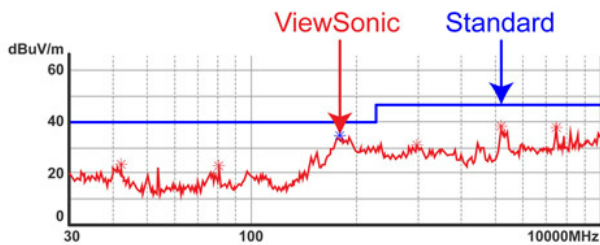

EMI Test Result

VESA-mountable

It features a 100 x 100mm VESA-mountable design that allows you to mount the display on a monitor stand or on a wall, depending on your specific needs. With an easily detachable base, it's easy to mount the display on its new stand or attach it to a wall mount.