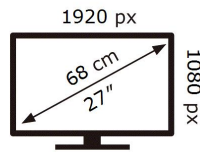

ENERGY

SAMSUNG

S27E450B

34 kWh/1000h

2019/2013