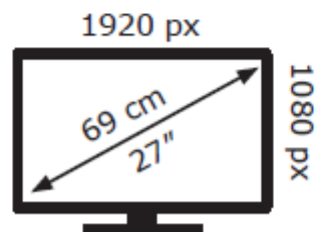

ENERG

LG Electronics

27MP89HM

23 kWh/1000h

2019/2013