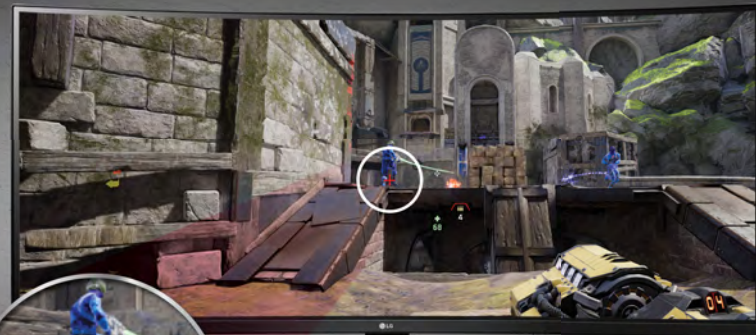

Crosshair

Target point is fixed in the center to enhance shooting accuracy