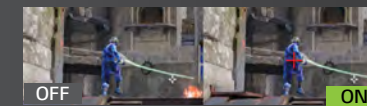

Crosshair
Places striking point in the center in order to enhance accuracy in first-person shooter games.