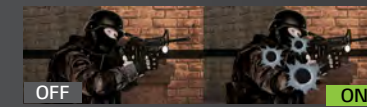

Dynamic Action Sync
Allows you to attack the enemies faster with less lag time