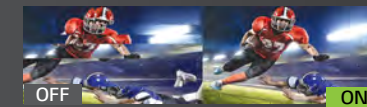

Armed with Versatile Features for Gamers

G-Sync™ Technology **nVIDIA G-SYNC**
Offers smooth gameplay without any stuttering or screen tearing