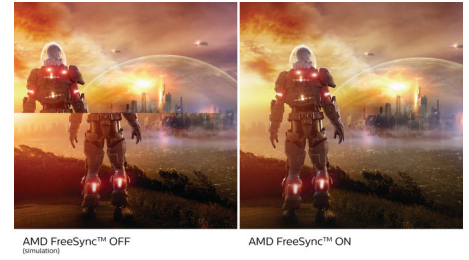

Ultra-smooth gaming

Gaming shouldn't be a choice between choppy gameplay or broken frames. With the new Philips monitor it doesn't have to be. Get fluid, artefact-free performance at virtually any frame rate with AMD FreeSync™ technology, smooth, quick refresh and ultra-fast response time.

reddot award 2017
winner

Red Dot Award

Philips Brilliance 349X7FJEW, an innovative monitor design solution. Wide enough for your biggest ideas

COMPUTEX
d&i awards 2017

COMPUTEX d&i awards

Philips Brilliance 349X7FJEW, an innovative monitor design solution. Excellent product design for a refined new stand archetype that delivers full adjustment.