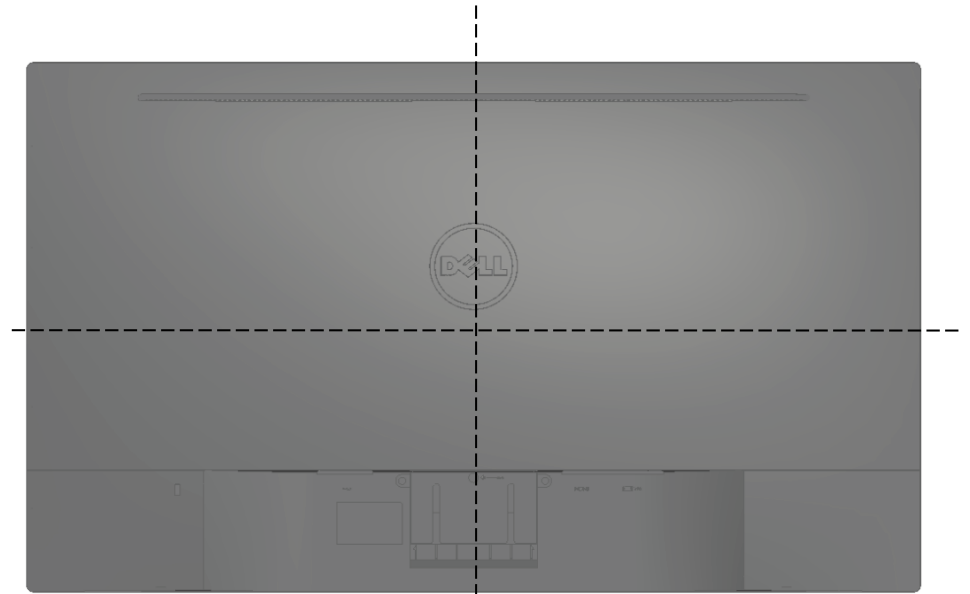

SE2416H Outline Dimensions

Nominal Dimensions
Unit: mm/(inch)

Back view of Monitor without stand