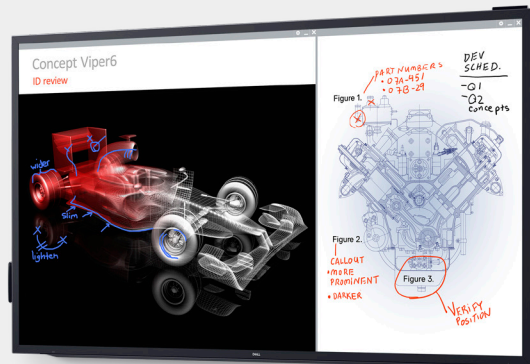

Built for bigger-than-life collaboration.

DELL 86 INTERACTIVE TOUCH MONITOR | C8618QT

**Impressive visuals.
Impactful presentations.**
Impressive size and clarity,
ideal for conference rooms.

Simple setup and management
Convenient connectivity
with easy installation
and manageability.

DELL 86 INTERACTIVE TOUCH MONITOR | C8618QT

IMPRESSIVE VISUALS IMPACTFUL PRESENTATIONS

Impressive size and outstanding visual clarity ideal for larger conference room settings.

- **Exceptional viewing:** Brilliant 4K resolution keeps audiences captivated, and consistent colors across a wide viewing angle let everyone see clear text and crisp, vivid visuals.
- **Optimal performance:** Optimized fonts and sharp visuals with everyday programs like Microsoft PowerPoint, Word and Excel.
- **Consistent clarity:** Anti-glare and anti-smudge coatings reduce distracting reflections and fingerprints.
- **Great for groups:** The impressive 86-inch touch screen is ideal for conference room settings of up to 20 people.