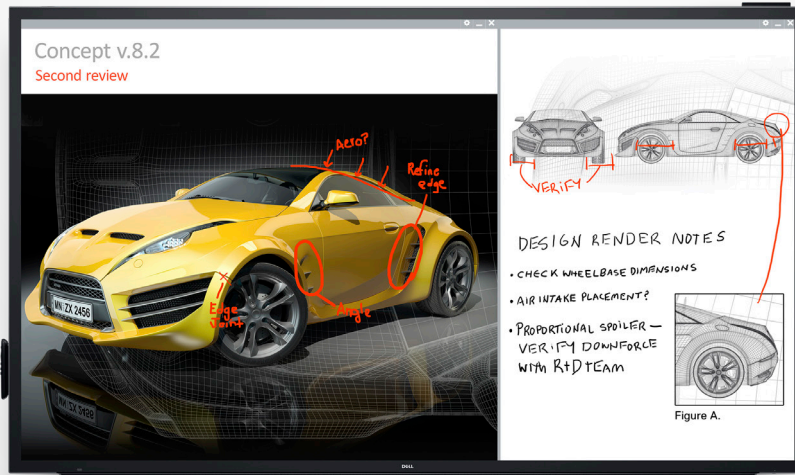

Built for bigger-than-life collaboration.

DELL 86 INTERACTIVE TOUCH MONITOR | C8618QT

**Impressive visuals.
Impactful presentations.**
Impressive size and clarity,
ideal for conference rooms.

Simple setup and management
Convenient connectivity
with easy installation
and manageability.

Just the right touch
Smooth interaction and
seamless group collaboration
with up to 20 touch points.

Highly reliable
Dell monitors — the number 1
monitor brand worldwide for
three consecutive years.*

Dell 86 Interactive Touch Monitor

DELL 86 INTERACTIVE TOUCH MONITOR | C8618QT

IMPRESSIVE VISUALS IMPACTFUL PRESENTATIONS

Impressive size and outstanding visual clarity ideal for larger conference room settings.

- **Exceptional viewing:** Brilliant 4K resolution keeps audiences captivated, and consistent colors across a wide viewing angle let everyone see clear text and crisp, vivid visuals.
- **Optimal performance:** Optimized fonts and sharp visuals with everyday programs like Microsoft PowerPoint, Word and Excel.
- **Consistent clarity:** Anti-glare and anti-smudge coatings reduce distracting reflections and fingerprints.
- **Great for groups:** The impressive 86-inch touch screen is ideal for conference room settings of up to 20 people.