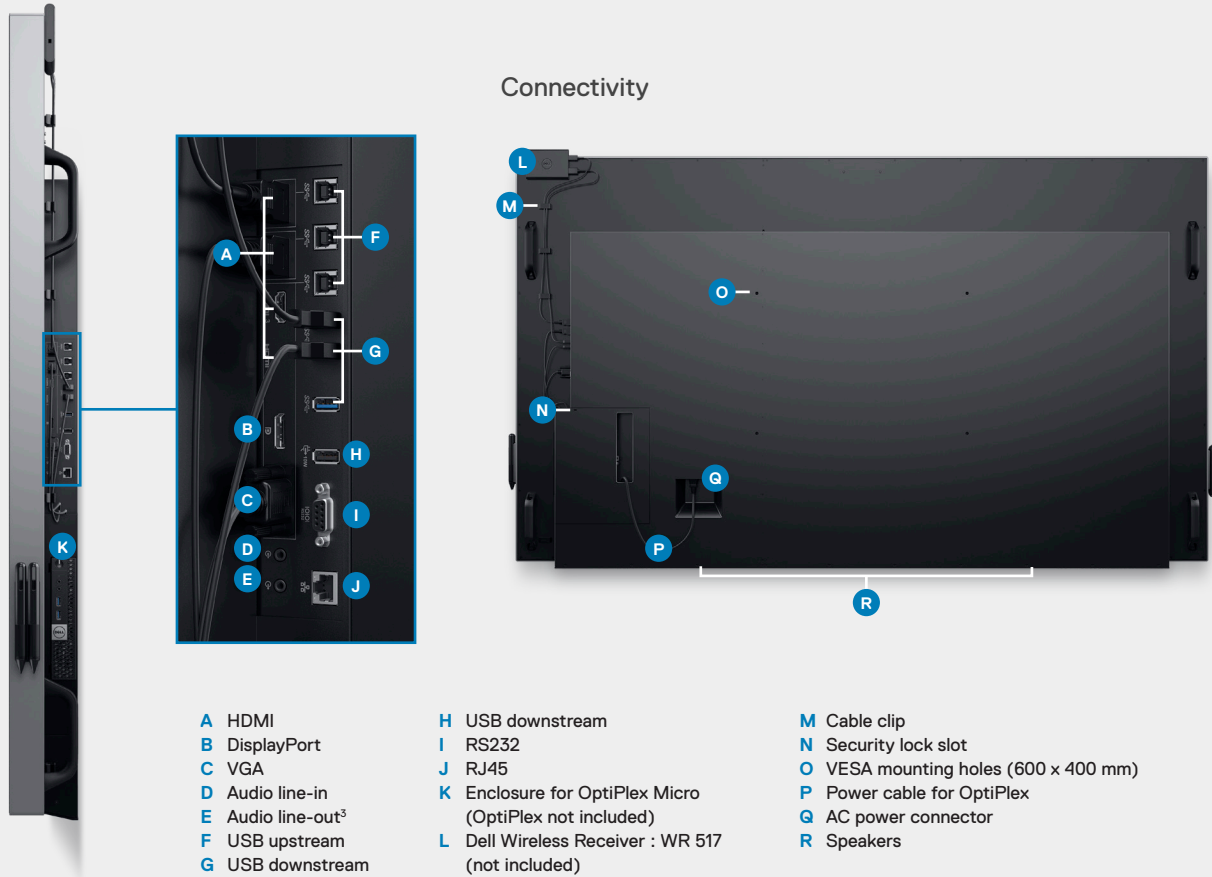

What's in the box?

Components

- Monitor
- 1 x Remote control
- 3 x Wire saddle
- 2 x Styluses with 2 mm pen tips
- 1 x Stylus holder
- 1 x remote holder

Software

- DisplayNote™ license key to support 4 connecting devices
- FlatFrog™ Whiteboard software

Cables

- 1 x Power (varies by countries)
- 1 x DP - DP
- 1 x HDMI-HDMI
- 1 x VGA
- 1 x USB upstream (enables the USB ports on the monitor)
- 1 x Power for OptiPlex

Documentation

- Quick Setup Guide
- Drivers and documentation media
- Safety and regulatory information

Adjustability and connectivity

DELL 86 INTERACTIVE TOUCH MONITOR | C8618QT

* Dell monitors are #1 worldwide for 4 consecutive years (2013 to 2016)! Source: IDC Worldwide PC Monitor Tracker (4Q16).

1 Advanced Exchange Service: Replacement part/unit dispatched, if needed, following completion of phone/online diagnosis. Fee charged for failure to return defective unit. Availability varies. Other conditions apply.