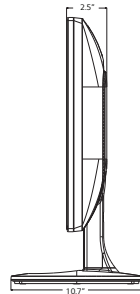

Specifications

Native Display Resolution	1920 x 1080
High Brightness	250 cd/m ²
Contrast Ratio	1,000: 1, 5,000,000:1 (DCR)
SMS Response Time	
Base	Detachable Stand and Tilt
	Vesa™ Compliant Wall Mountable
	3-Year Limited Warranty Parts/Labor/Backlight

IPS Multi-tasking Monitor (TAA Compliant)

▶ 24MB34D

24" class (23.8" measured diagonally)

24MB34D

REAR JACK PANEL

PANEL	Model	24MB34D
	Panel Size	24" class (23.8" measured diagonally)
	Panel Type	IPS
	Color Gamut (CIE1976)	72%
	Color Depth (Number of Colors)	16.7M colors
	Pixel Pitch (mm)	0.275(H) x 0.275(V)
	Aspect Ratio	16:9
	Native Resolution	1920 x 1080
	Brightness	250 cd/m ²
	Contrast Ratio (Typ.)	1,000:1
	Dynamic CR (DCR)	5,000,000:1
	Response Time	5ms (G to G)
	Viewing Angle	178°/178°
	Surface Treatment	Hard Coating (3H), Anti-glare
SIGNAL (INPUT)	D-Sub	Yes
	DVI-D	Yes
AUDIO (INPUT)	PC Audio In	No
AUDIO (OUTPUT)	Headphone	No
SPEAKER	Type	No
	Audio Output (Watt)	No