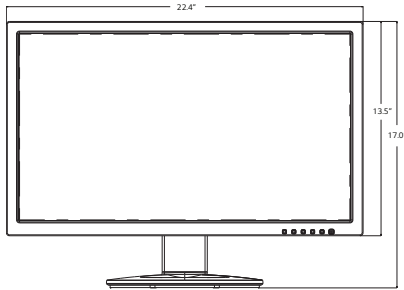

Specifications

Native Display Resolution	1920 x 1080
High Brightness	250 cd/m ²
Contrast Ratio	1,000: 1, 5,000,000:1 (DCR)
SMS Response Time	
Base	Detachable Stand and Tilt
	Vesa™ Compliant Wall Mountable
	3-Year Limited Warranty Parts/Labor/Backlight

IPS Multi-tasking Monitor (TAA Compliant)

▶ 24MB34D

24" class (23.8" measured diagonally)

24MB34D

REAR JACK PANEL

PANEL	Model	24MB34D
	Panel Size	24" class (23.8" measured diagonally)
	Panel Type	IPS
	Color Gamut (CIE1976)	72%
	Color Depth (Number of Colors)	16.7M colors
	Pixel Pitch (mm)	0.275(H) x 0.275(V)
	Aspect Ratio	16:9
	Native Resolution	1920 x 1080
	Brightness	250 cd/m ²
	Contrast Ratio (Typ.)	1,000:1
	Dynamic CR (DCR)	5,000,000:1
	Response Time	5ms (G to G)
	Viewing Angle	178°/178°
	Surface Treatment	Hard Coating (3H), Anti-glare
SIGNAL (INPUT)	D-Sub	Yes
	DVI-D	Yes
AUDIO (INPUT)	PC Audio In	No
AUDIO (OUTPUT)	Headphone	No
SPEAKER	Type	No
	Audio Output (Watt)	No