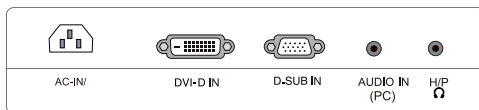

IPS Multi-tasking Monitor (TAA Compliant)

▶ 24MB34D

24" class (23.8" measured diagonally)

24MB34D

REAR JACK PANEL

PANEL	Model	24MB34D
	Panel Size	24" class (23.8" measured diagonally)
	Panel Type	IPS
	Color Gamut (CIE1976)	72%
	Color Depth (Number of Colors)	16.7M colors
	Pixel Pitch (mm)	0.275(H) x 0.275(V)
	Aspect Ratio	16:9
	Native Resolution	1920 x 1080
	Brightness	250 cd/m ²
	Contrast Ratio (Typ.)	1,000:1
	Dynamic CR (DCR)	5,000,000:1
	Response Time	5ms (G to G)
	Viewing Angle	178°/178°
	Surface Treatment	Hard Coating (3H), Anti-glare
SIGNAL (INPUT)	D-Sub	Yes
	DVI-D	Yes
AUDIO (INPUT)	PC Audio In	No
AUDIO (OUTPUT)	Headphone	No
SPEAKER	Type	No
	Audio Output (Watt)	No