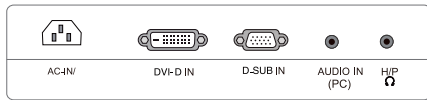

# IPS Multi-tasking Monitor (TAA Compliant)

▶ **24MB34PY**

24" class (23.8" diagonal)

24MB34PY

REAR JACK PANEL

PANEL	Model	24MB34PY
	Panel Size	24" Class (23.8" diagonal)
	Panel Type	IPS
	Color Gamut (CIE1976)	72%
	Color Depth (Number of Colors)	16.7M colors
	Pixel Pitch (mm)	0.275 x 0.275
	Aspect Ratio	16:9
	Native Resolution	1920 x 1080
	Brightness	250cd/m <sup>2</sup>
	Contrast Ratio (Original)	1,000:1
	Dynamic CR	5,000,000:1
	Viewing Angle (HxV)	178°/178°
	Response Time	5ms
	Surface Treatment	Anit-glare, 3H
INPUTS	D-Sub	Yes
	DVI-D	Yes
	DP	Yes
	Others	USB 1Up/2Down
AUDIO	PC Audio In	Yes
	Headphone Out	No
SPEAKER	Type	2ch Stereo
	Audio Output (Watt)	1W x 2