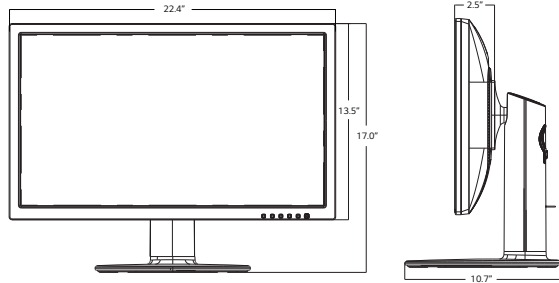

## Specifications

Native Display Resolution 1920 x 1080

High Brightness 250 cd/m<sup>2</sup>

Contrast Ratio 1,000: 1, 5,000,000:1 (DCR)

5MS Response Time

Built-in Speakers

Tilt, Swivel, Pivot, Height Adjustable, Base Detachable Stand

# IPS Multi-tasking Monitor (TAA Compliant)

▶ **24MB34PY**

24" class (23.8" diagonal)

24MB34PY

REAR JACK PANEL

PANEL	Model	24MB34PY
	Panel Size	24" Class (23.8" diagonal)
	Panel Type	IPS
	Color Gamut (CIE1976)	72%
	Color Depth (Number of Colors)	16.7M colors
	Pixel Pitch (mm)	0.275 x 0.275
	Aspect Ratio	16:9
	Native Resolution	1920 x 1080
	Brightness	250cd/m <sup>2</sup>
	Contrast Ratio (Original)	1,000:1
	Dynamic CR	5,000,000:1
	Viewing Angle (HxV)	178°/178°
	Response Time	5ms
	Surface Treatment	Anit-glare, 3H
INPUTS	D-Sub	Yes
	DVI-D	Yes
	DP	Yes
	Others	USB 1Up/2Down
AUDIO	PC Audio In	Yes
	Headphone Out	No
SPEAKER	Type	2ch Stereo
	Audio Output (Watt)	1W x 2