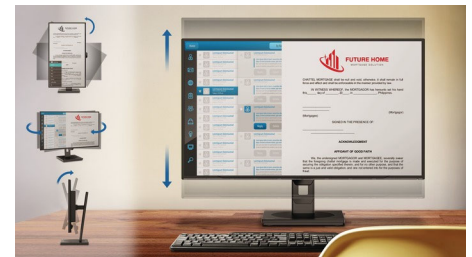

## EasyRead mode

EasyRead mode for a paper-like reading experience

## SmartErgoBase

The SmartErgoBase is a monitor base that delivers ergonomic display comfort and provides cable management. The user-friendly height, swivel, tilt and rotation angle adjustments of the base allow the monitor to be positioned for maximum comfort to help ease the physical strains of a long workday. In addition, cable management reduces cable clutter and keeps the workspace neat and professional.