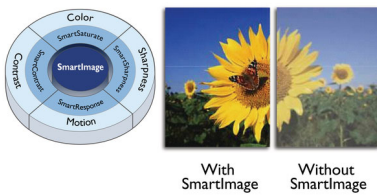

SmartImage

SmartImage is an exclusive leading edge Philips technology that analyses the content displayed on your screen and optimises your display performance. This user-friendly interface allows you to select various modes, like Office, Photo, Movie, Game, Economy etc., to fit the application in use. Based on the selection, SmartImage dynamically optimises the contrast, colour saturation and sharpness of images and videos for ultimate display performance. The Economy mode option offers you major power savings. All in real time at the touch of a single button!