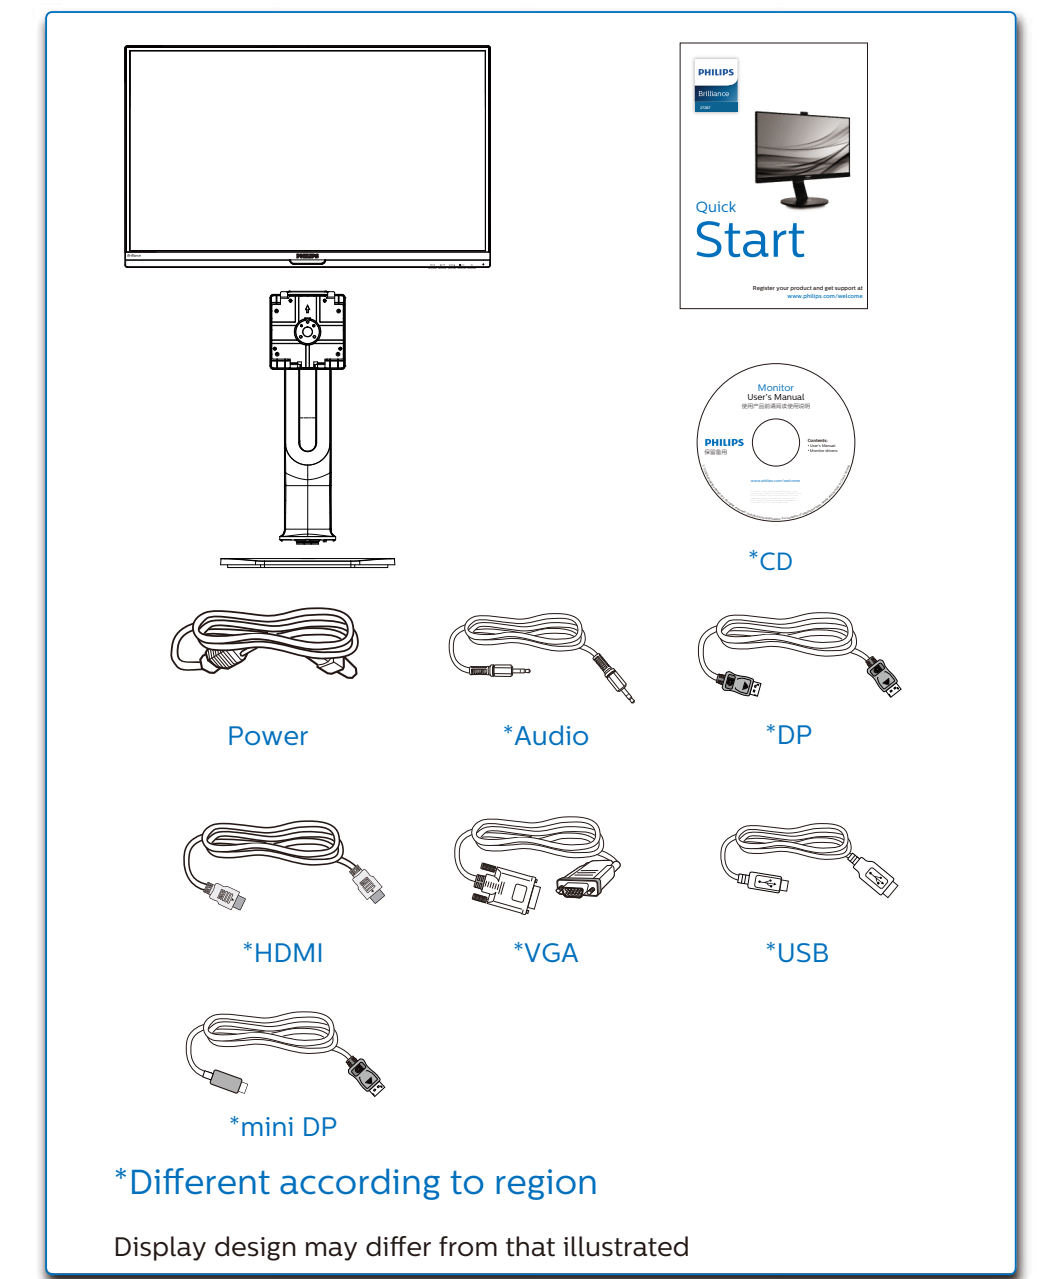

GRAPHIC DEVELOPMENT MMD	
Product name	272B7QPTKEB-QSG
Project no.	Folded sheet
Scale	1:1
Size Spreads	594 (W) x 210 (H) mm
Size	148.5 (W) x 210 (H) mm
Operator(s)	
Date amended	Jan. 9, 2018
VERSION No.	13
APPROVAL	
QC Lithographer	
Product Manager	
Date Check	
ARTWORK DOCUMENT	
Paper	80gsm White, woodfree coated
Numbers of colours	2Cx2C
Spotcolor	
Aftertreatment	
☐ Cropping	
☐ Coating	
☐ Varnishing	
☐ Embossing	
☐ Cutterguide	
☐ Die-cut	
☐ Binding	
☐ Glue	

4

EN Need help?

Online help: www.philips.com/support
需要帮助?
在线帮助: www.philips.com/support

FR Besoin d'aide?
Aide en ligne: www.philips.com/support

UK Потребуйте допомоги!
Підтримка он-лайн: www.philips.com/support

ES ¿Necesita ayuda?
Ayuda en línea: www.philips.com/support

RU Нужна помощь?
Интерактивная справка:
www.philips.com/support

DE Benötigen Sie Hilfe?
Online-Hilfe: www.philips.com/support

TR Yardıma ihtiyacınız var mı?
Online yardım: www.philips.com/support

IT Avete bisogno di aiuto?
Guida in linea: www.philips.com/support

HI क्या सहायता की जरूरत है?
ऑनलाइन सहायता: www.philips.com/support

BR Precisa ajuda?
Ajuda online: www.philips.com/support

AR هل تريد المساعدة?
www.philips.com/support للمساعدة عبر الإنترنت

KO 도움이 필요하신가요?
온라인 도움말: www.philips.com/support

JP ヘルプが必要ですか?
オンラインヘルプ: www.philips.com/support

Version: M7272BTKQIT

© 2018 Koninklijke Philips N.V. All rights reserved.

Specifications are subject to change without notice.
www.philips.com

Printed in China

Q41G27M181338B

PHILIPS

Brilliance

272B7

Quick Start

Register your product and get support at
www.philips.com/welcome

1

2

3