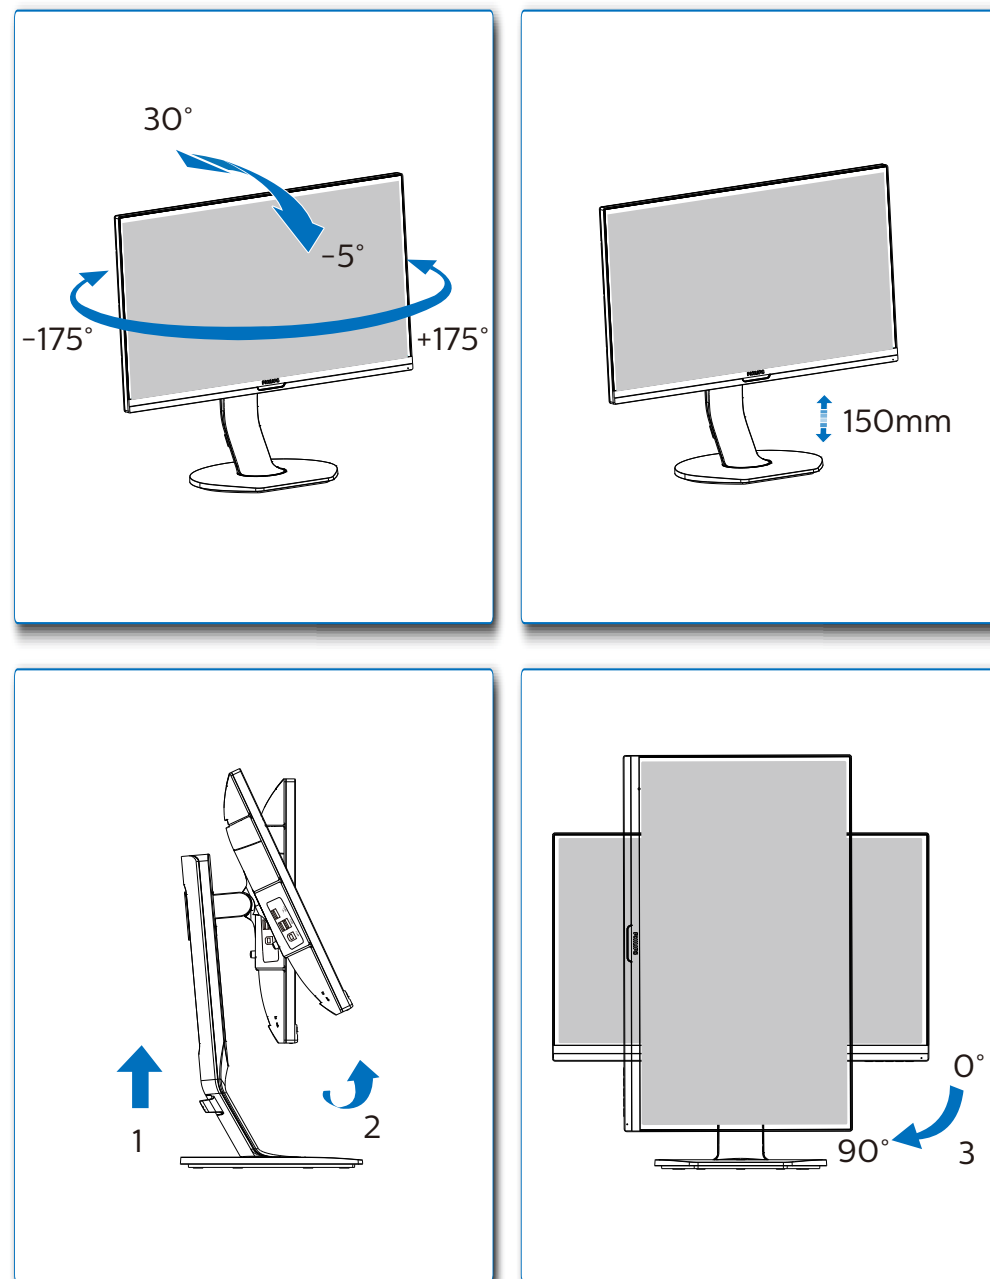

GRAPHIC DEVELOPMENT MMD	
Product name	272B7QPTKEB-QSG
Project no.	Folded sheet
Scale	1:1
Size Spreads	594 (W) x 210 (H) mm
Size	148.5 (W) x 210 (H) mm
Operator(s)	
Date amended	Jan. 9, 2018
VERSION No.	13
APPROVAL	
QC Lithographer	
Product Manager	
Date Check	
ARTWORK DOCUMENT	
Paper	80gsm White, woodfree coated
Numbers of colours	2Cx2C
Spotcolor	
Aftertreatment	
☐ Cropping	
☐ Coating	
☐ Varnishing	
☐ Embossing	
☐ Cutterguide	
☐ Die-cut	
☐ Binding	
☐ Glue	

4