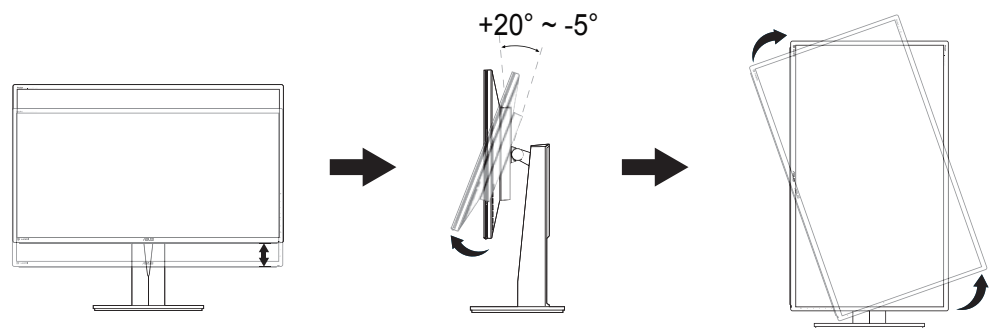

ASUS CONTACT INFORMATION

■ ASUSTeK Computer Inc. Address 15 Li-Te Rd., Peitou, Taipei 11259, Taiwan Telephone +886-2-2894-3447 Fax +886-2-2894-7798 E-mail info@asus.com.tw Website http://www.asus.com.tw/	■ ASUS Computer International (America) Address 800 Corporate Way, Fremont, CA 94539, USA Fax +1-510-608-4555 Website http://usa.asus.com/	■ ASUS Computer GmbH (Germany and Austria) Address Harkortstr. 21-23, D-40880 Ratingen, Germany Telephone +49-1805-010920 Website http://www.asus.de/ Online Contact http://www.asus.de/sales
■ Technical Support Telephone +86-21-38429911	■ Technical Support Telephone +1-812-282-2787 (English Only) +1-905-370-2787 (French Only) Online Support http://support.asus.com/	■ Technical Support Telephone +49-1805-010923 Support Fax +49-2102-959911 Online Support http://support.asus.com/