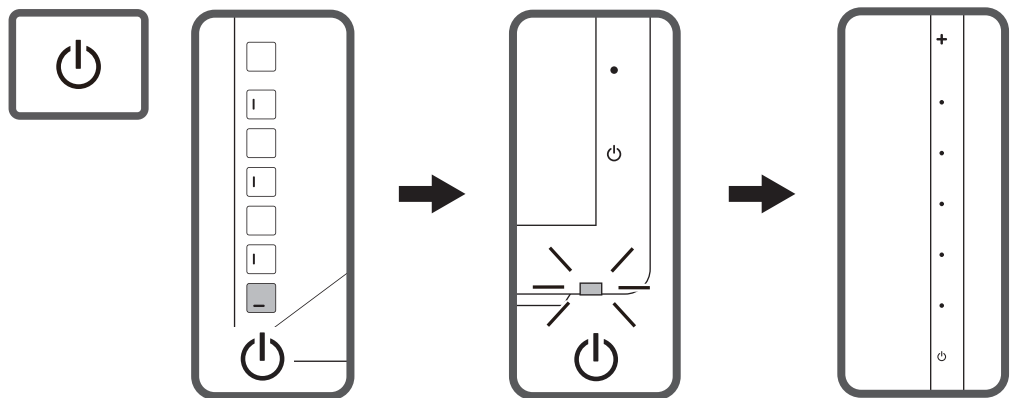

2

2

3

ASUS CONTACT INFORMATION

■ ASUSTeK Computer Inc. Address 15 Li-Te Rd., Peitou, Taipei 11259, Taiwan Telephone +886-2-2894-3447 Fax +886-2-2894-7798 E-mail info@asus.com.tw Website http://www.asus.com.tw/	■ ASUS Computer International (America) Address 800 Corporate Way, Fremont, CA 94539, USA Fax +1-510-608-4555 Website http://usa.asus.com/	■ ASUS Computer GmbH (Germany and Austria) Address Harkortstr. 21-23, D-40880 Ratingen, Germany Telephone +49-1805-010920 Website http://www.asus.de/ Online Contact http://www.asus.de/sales
■ Technical Support Telephone +86-21-38429911	■ Technical Support Telephone +1-812-282-2787 (English Only) +1-905-370-2787 (French Only) Online Support http://support.asus.com/	■ Technical Support Telephone +49-1805-010923 Support Fax +49-2102-959911 Online Support http://support.asus.com/