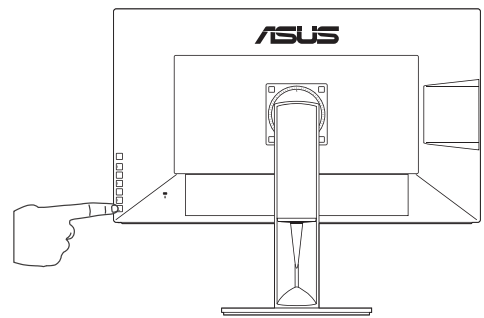

2

2

3

ASUS CONTACT INFORMATION

■ ASUSTeK Computer Inc. Address 15 Li-Te Rd., Peitou, Taipei 11259, Taiwan Telephone +886-2-2894-3447 Fax +886-2-2894-7798 E-mail info@asus.com.tw Website http://www.asus.com.tw/	■ ASUS Computer International (America) Address 800 Corporate Way, Fremont, CA 94539, USA Fax +1-510-608-4555 Website http://usa.asus.com/	■ ASUS Computer GmbH (Germany and Austria) Address Harkortstr. 21-23, D-40880 Ratingen, Germany Telephone +49-1805-010920 Website http://www.asus.de/ Online Contact http://www.asus.de/sales
■ Technical Support Telephone +86-21-38429911	■ Technical Support Telephone +1-812-282-2787 (English Only) +1-905-370-2787 (French Only) Online Support http://support.asus.com/	■ Technical Support Telephone +49-1805-010923 Support Fax +49-2102-959911 Online Support http://support.asus.com/