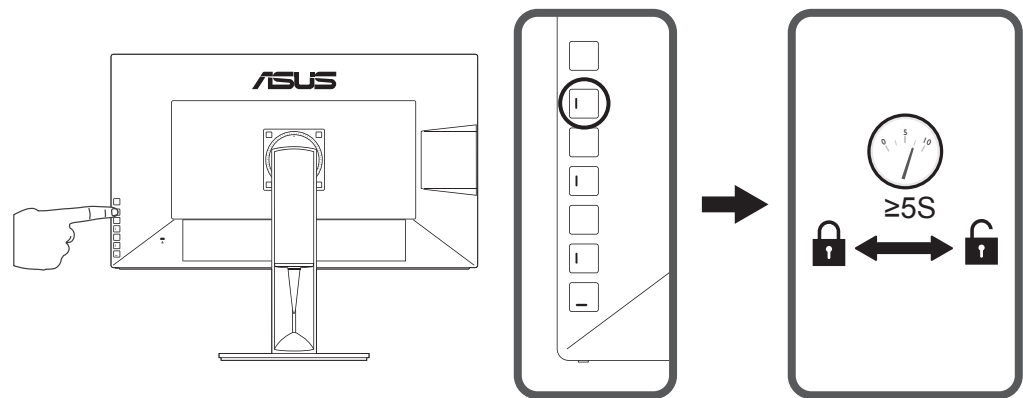

2

2

3

ASUS CONTACT INFORMATION

■ ASUSTeK Computer Inc. Address 15 Li-Te Rd., Peitou, Taipei 11259, Taiwan Telephone +886-2-2894-3447 Fax +886-2-2894-7798 E-mail info@asus.com.tw Website http://www.asus.com.tw/	■ ASUS Computer International (America) Address 800 Corporate Way, Fremont, CA 94539, USA Fax +1-510-608-4555 Website http://usa.asus.com/	■ ASUS Computer GmbH (Germany and Austria) Address Harkortstr. 21-23, D-40880 Ratingen, Germany Telephone +49-1805-010920 Website http://www.asus.de/ Online Contact http://www.asus.de/sales
■ Technical Support Telephone +86-21-38429911	■ Technical Support Telephone +1-812-282-2787 (English Only) +1-905-370-2787 (French Only) Online Support http://support.asus.com/	■ Technical Support Telephone +49-1805-010923 Support Fax +49-2102-959911 Online Support http://support.asus.com/