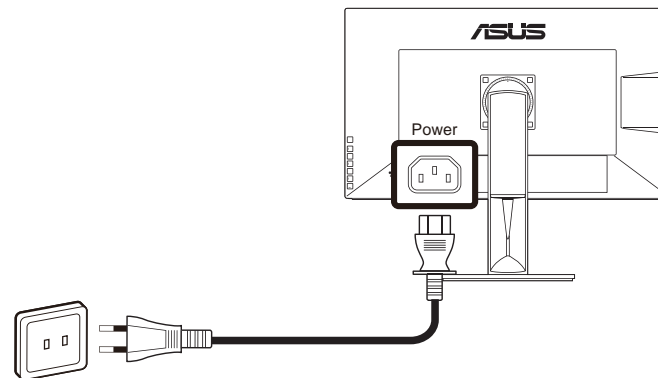

PA329

for VESA wall mount

<http://www.asus.com>

Copyright © 2016 ASUSTeK COMPUTER INC. All Rights Reserved.

P/N:4J.32F01.001

1

A

B