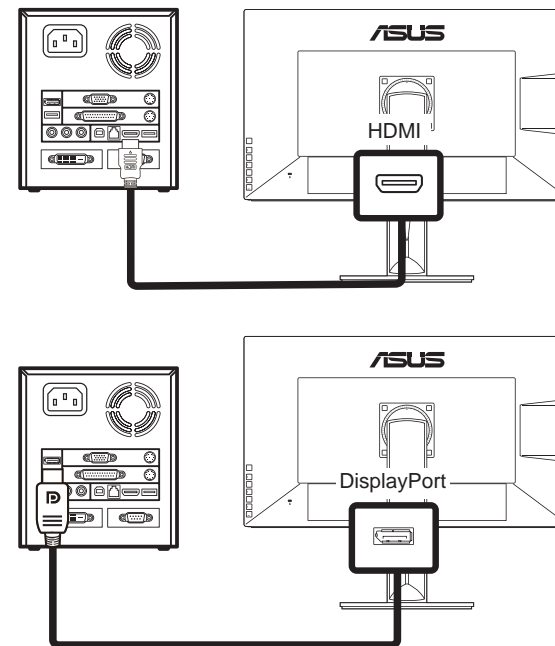

PA329

for VESA wall mount

<http://www.asus.com>

Copyright © 2016 ASUSTeK COMPUTER INC. All Rights Reserved.

P/N:4J.32F01.001

1

A

B