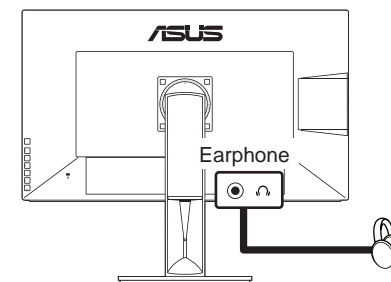

PA329

for VESA wall mount

<http://www.asus.com>

Copyright © 2016 ASUSTeK COMPUTER INC. All Rights Reserved.

P/N:4J.32F01.001

1

A

B

C