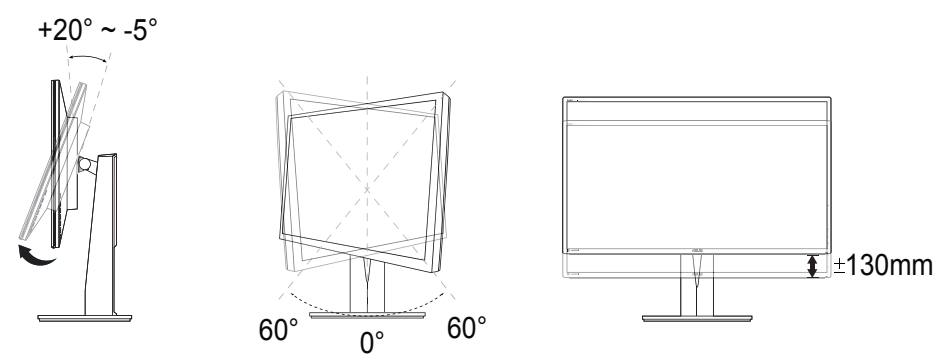

ASUS CONTACT INFORMATION

■ ASUSTeK Computer Inc. Address 15 Li-Te Rd., Peitou, Taipei 11259, Taiwan Telephone +886-2-2894-3447 Fax +886-2-2894-7798 E-mail info@asus.com.tw Website http://www.asus.com.tw/	■ ASUS Computer International (America) Address 800 Corporate Way, Fremont, CA 94539, USA Fax +1-510-608-4555 Website http://usa.asus.com/	■ ASUS Computer GmbH (Germany and Austria) Address Harkortstr. 21-23, D-40880 Ratingen, Germany Telephone +49-1805-010920 Website http://www.asus.de/ Online Contact http://www.asus.de/sales
■ Technical Support Telephone +86-21-38429911	■ Technical Support Telephone +1-812-282-2787 (English Only) +1-905-370-2787 (French Only) Online Support http://support.asus.com/	■ Technical Support Telephone +49-1805-010923 Support Fax +49-2102-959911 Online Support http://support.asus.com/