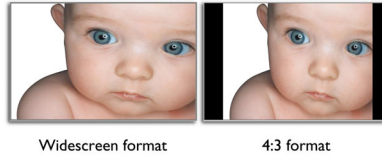

Easy picture format control

Philips easy picture format control on OSD switches from the 4:3 aspect ratio to the widescreen mode and back again to match the display's aspect ratio with your content; it allows you to work with wide documents without scrolling or viewing widescreen media in the widescreen mode and gives you distortion-free, native mode display of 4:3 ratio content.