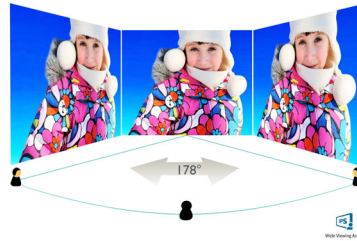

IPS technology

IPS displays use an advanced technology which gives you extra wide viewing angles of 178/178 degree, making it possible to view the display from almost any angle. Unlike standard TN panels, IPS displays gives you remarkably crisp images with vivid colors, making it ideal not only for Photos, movies and web browsing, but also for professional applications which demand color accuracy and consistent brightness at all times.