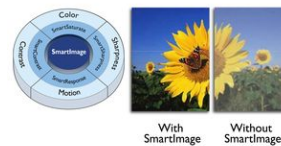

SmartImage

SmartImage is an exclusive leading edge Philips technology that analyzes the content displayed on your screen and gives you optimized display performance. This user friendly interface allows you to select various modes like Office, Photo, Movie, Game, Economy etc., to fit the application in use. Based on the selection, SmartImage dynamically optimizes the contrast, color saturation and sharpness of images and videos for ultimate display performance. The Economy mode option offers you major power savings. All in real time with the press of a single button!