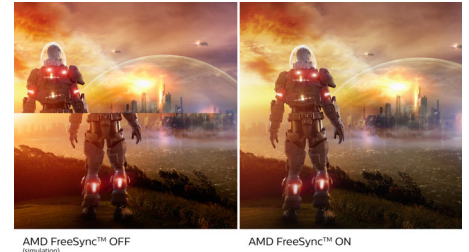

Ultra-smooth gaming

Gaming shouldn't be a choice between choppy gameplay or broken frames. With the new Philips monitor it doesn't have to be. Get fluid, artifact-free performance at virtually any framerate with AMD FreeSync™ technology, smooth quick refresh and ultra-fast response time.

reddot award 2017
winner

Red Dot Award

Philips Brilliance 349X7FJEW, an innovative monitor design solution. Wide enough for your biggest ideas

COMPUTEX
d&i awards 2017

COMPUTEX d&i awards

Philips Brilliance 349X7FJEW, an innovative monitor design solution. Excellent product design for a refined new stand archetype that delivers full adjustment.