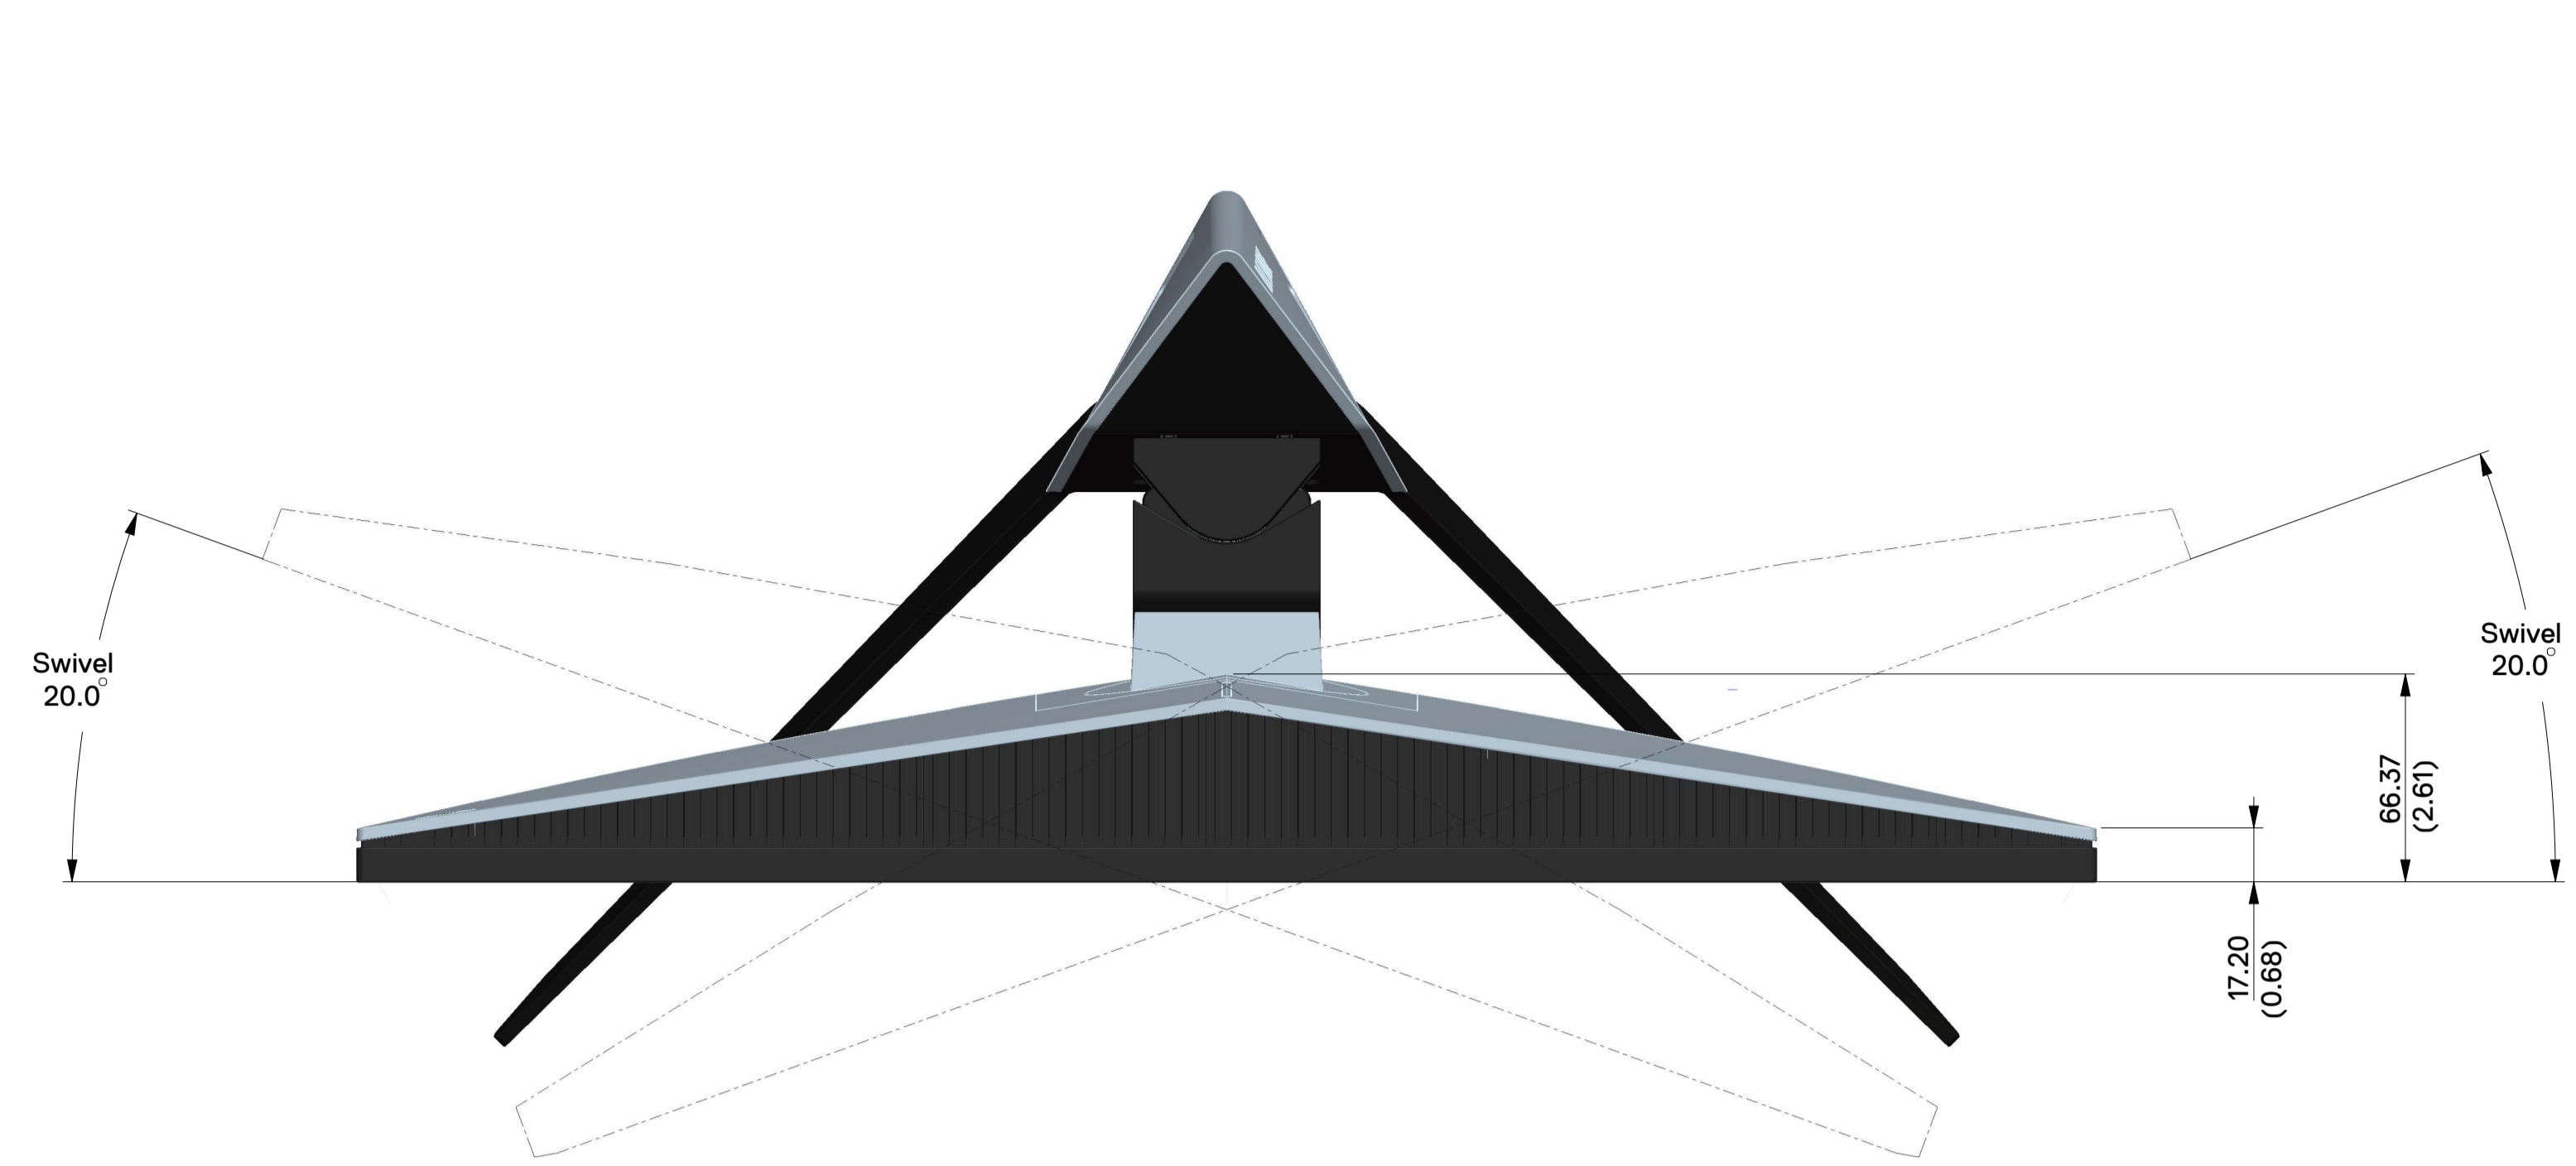

# AW2518HF Outline Dimension

Nominal Dimension  
Unit : mm

Back View of Monitor without stand