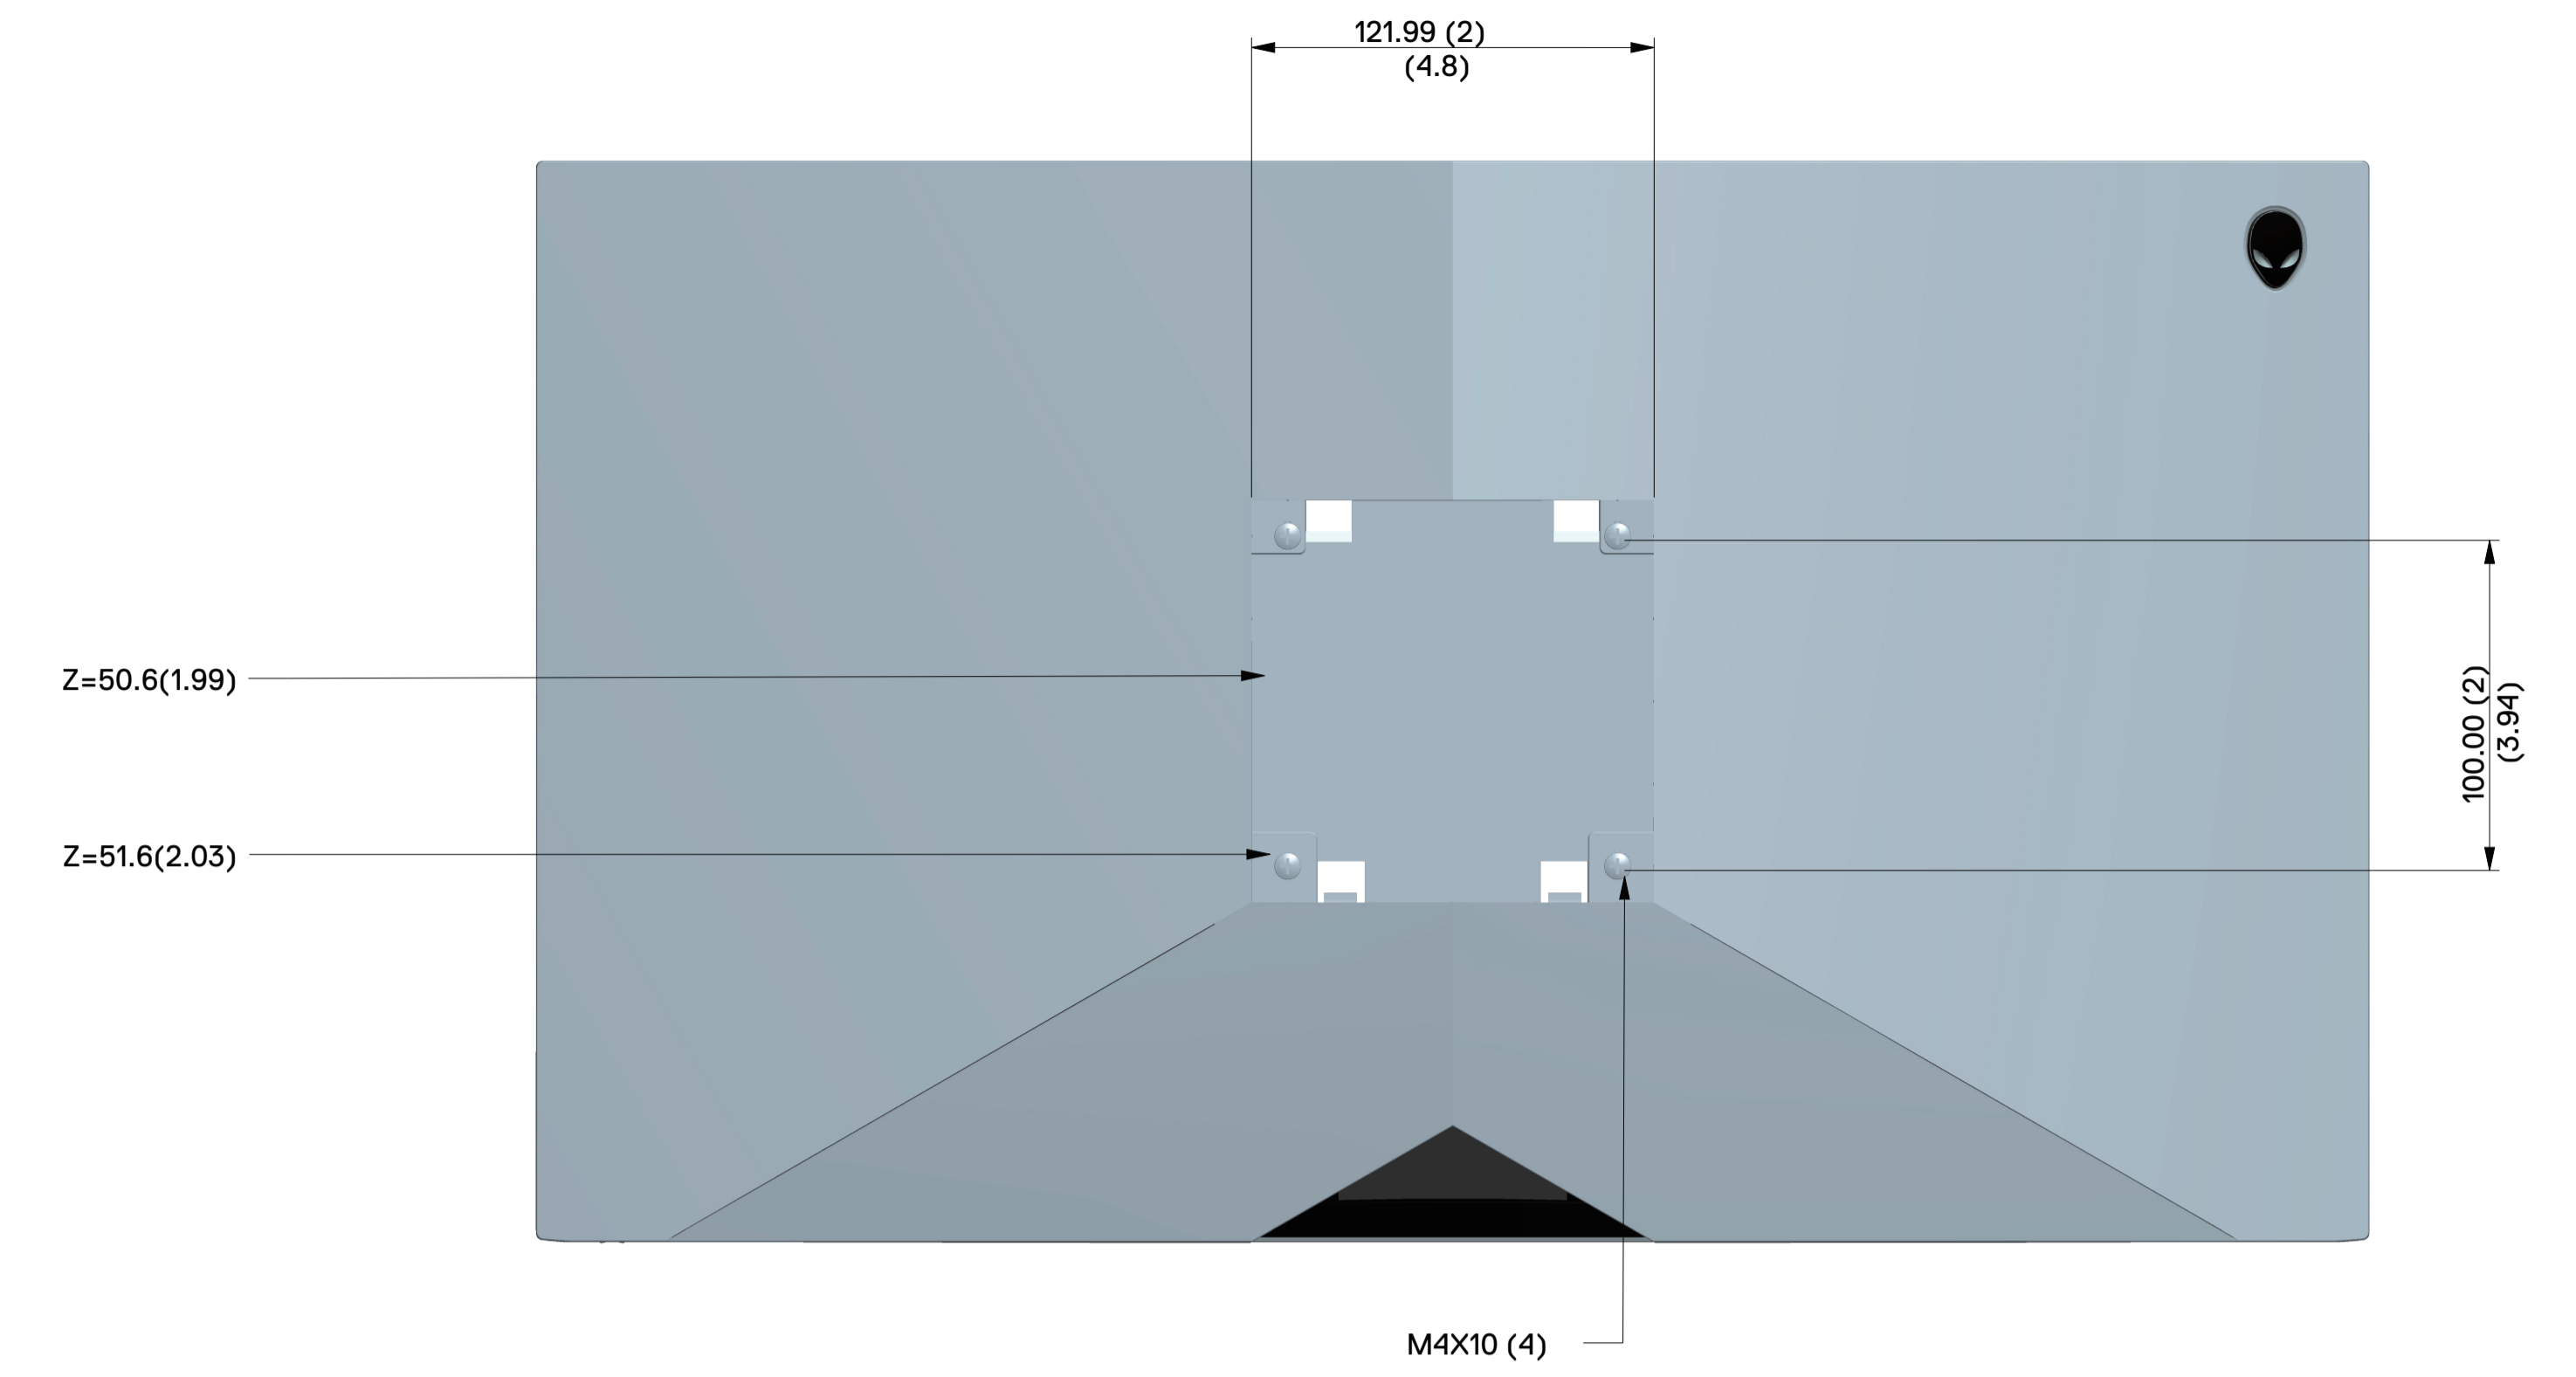

# AW2518HF Outline Dimension

Nominal Dimension  
Unit : mm

Back View of Monitor without stand