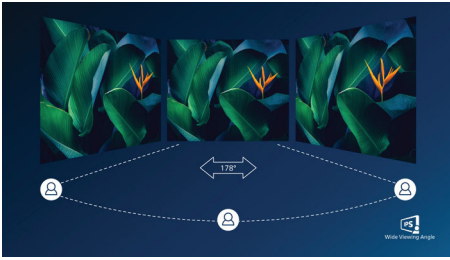

Perfectly designed for your space

- VESA mount allows for flexibility

PHILIPS

Full HD LCD monitor
V Line 27" (68.6 cm), 1920 x 1080 (Full HD)

Highlights

IPS technology

IPS displays use an advanced technology that gives you extra-wide viewing angles of 178/178 degrees, making it possible to view the display from almost any angle. Unlike standard TN panels, IPS displays give you remarkably crisp images with vivid colours, making them ideal not only for Photos, movies and web browsing, but also for professional applications that demand colour accuracy and consistent brightness at all times.

16:9 Full HD display

Picture quality matters. Regular displays deliver quality, but you expect more. This display features enhanced Full HD 1920 x 1080 resolution. With Full HD for crisp detail paired with high brightness, incredible contrast and realistic colours, expect a true-to-life picture.

Ultra-narrow Border

The new Philips displays feature ultra-narrow borders which allow for minimal distractions

and maximum viewing size. Especially suited for multi-display or tiling setups like gaming, graphic design and professional applications, the ultra-narrow border display gives you the feeling of using one large display.