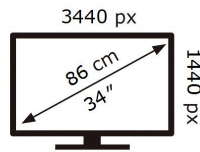

ENERGY

SAMSUNG

C34H890WJU

57 kWh/1000h

2019/2013