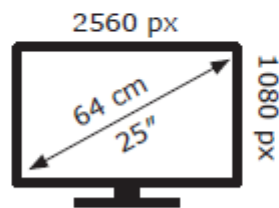

ENERG

LG Electronics

25UM58

17 kWh/1000h

2019/2013