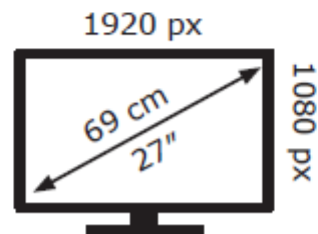

ENERG

LG Electronics

27MP59G

26 kWh/1000h

2019/2013