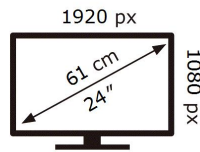

ENERGY

SAMSUNG

S24D330H

23 kWh/1000h

2019/2013