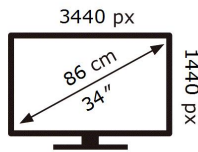

ENERGY

SAMSUNG

C34H890WJU

57 kWh/1000h

2019/2013