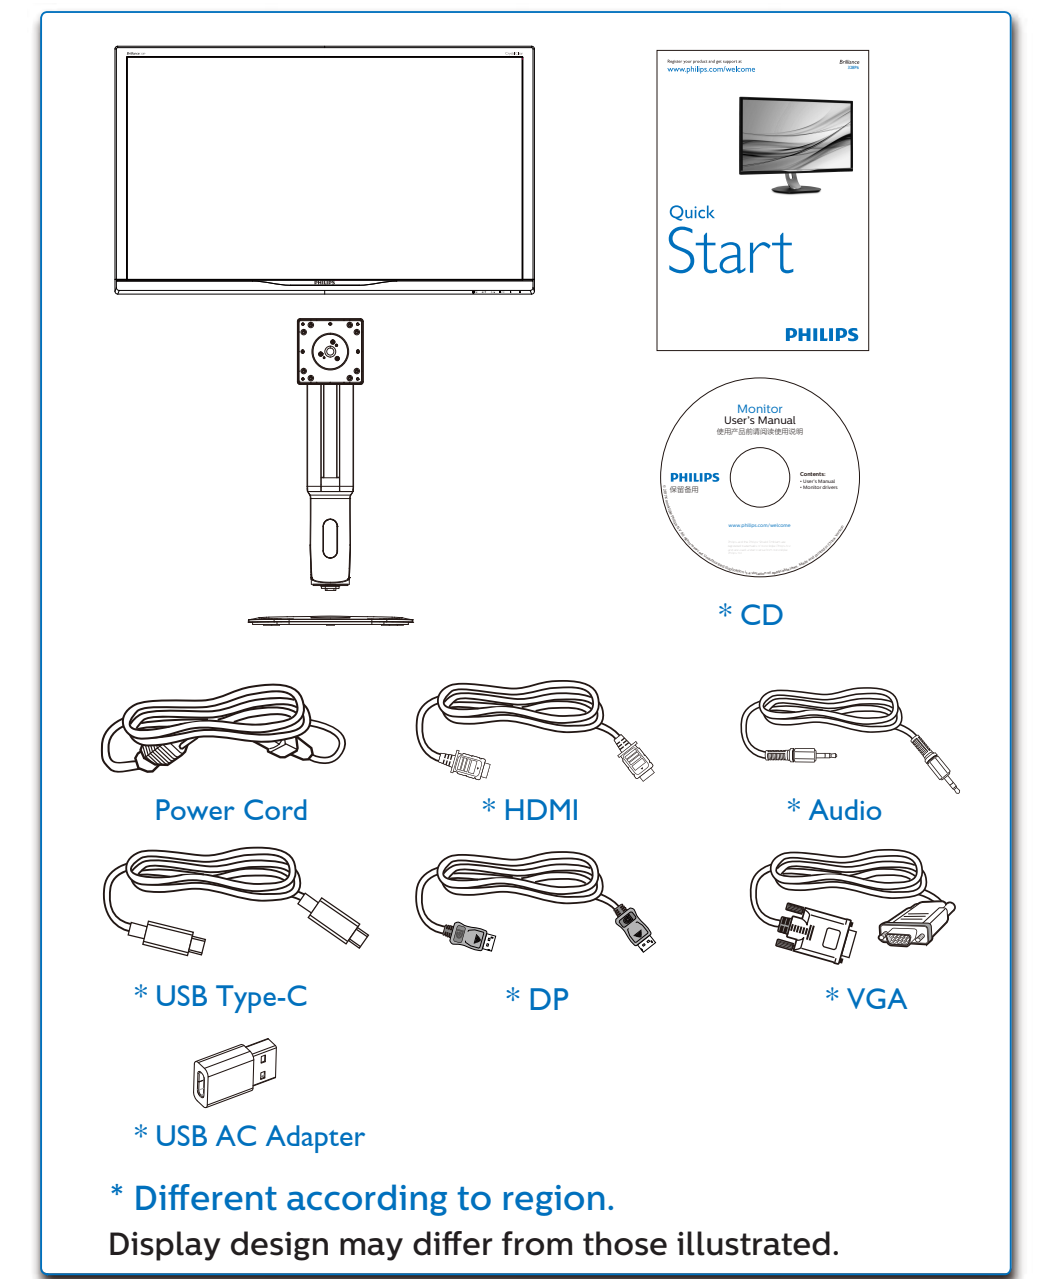

Printed in China

Q41G32M181337A

www.philips.com

Register your product and get support at www.philips.com/welcome

Brilliance
328P6

Quick
Start

PHILIPS

* Different according to region.

Display design may differ from those illustrated.

1

2

3

4