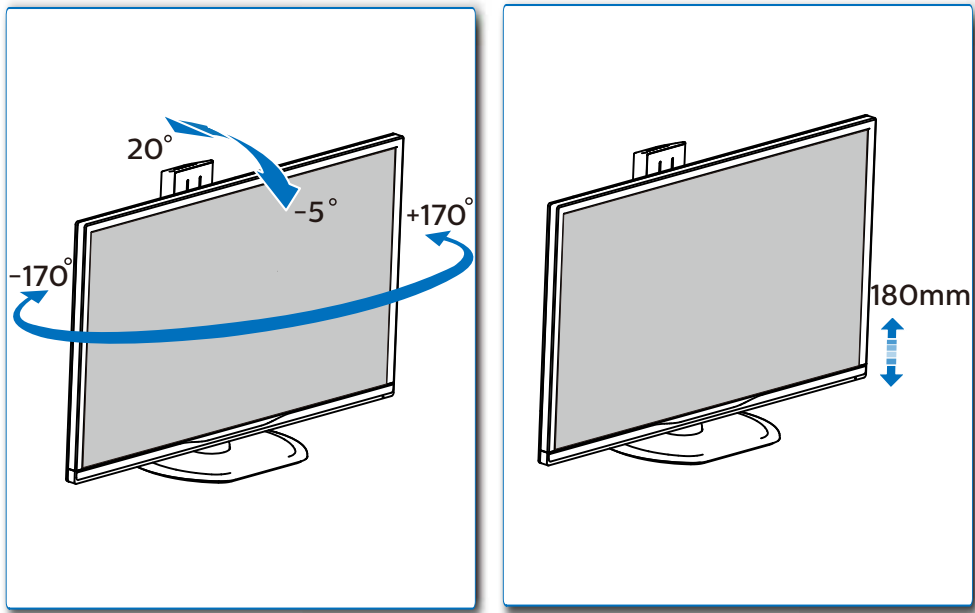

GRAPHIC DEVELOPMENT MMD	
Product name	328P6VJEB-QSG
Project name	328P6VJEB-QSG
Project no.	
Finishing	Folded sheet
Scale	1:1
Size Spreads	594 (W) x 210 (H) mm
Size	148.5 (W) x 210 (H) mm
Operator(s)	
Date amended	Oct. 28, 2014
VERSION No.	13
APPROVAL	
QC Lithographer	
Product Manager	
Date Check	
ARTWORK DOCUMENT	
Paper	80gsm White, woodfree coated
Numbers of colours	2C+2C
Pantone 300c	
Spotcolor	
Aftertreatment	
☐ Cropping	
☐ Coating	
☐ Varnishing	
☐ Embossing	
☐ Cutterguide	
☐ Die-cut	
☐ Binding	
☐ Glue	

5