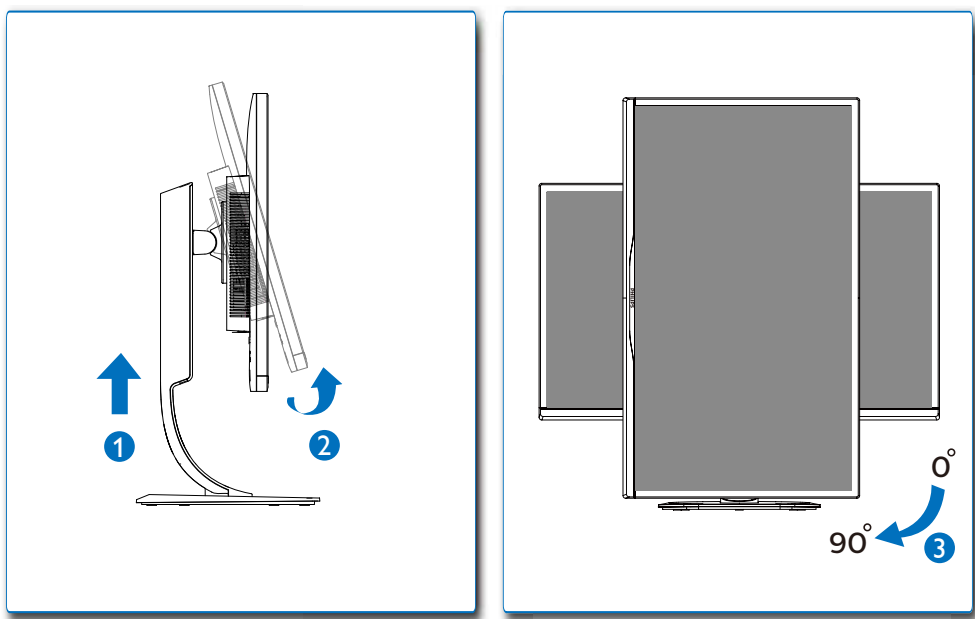

GRAPHIC DEVELOPMENT MMD	
Product name	328P6VJEB-QSG
Project name	328P6VJEB-QSG
Project no.	
Finishing	Folded sheet
Scale	1:1
Size Spreads	594 (W) x 210 (H) mm
Size	148.5 (W) x 210 (H) mm
Operator(s)	
Date amended	Oct. 28, 2014
VERSION No.	13
APPROVAL	
QC Lithographer	
Product Manager	
Date Check	
ARTWORK DOCUMENT	
Paper	80gsm White, woodfree coated
Numbers of colours	2C+2C
Pantone 300c	
Spotcolor	
Aftertreatment	
☐ Cropping	
☐ Coating	
☐ Varnishing	
☐ Embossing	
☐ Cutterguide	
☐ Die-cut	
☐ Binding	
☐ Glue	

5