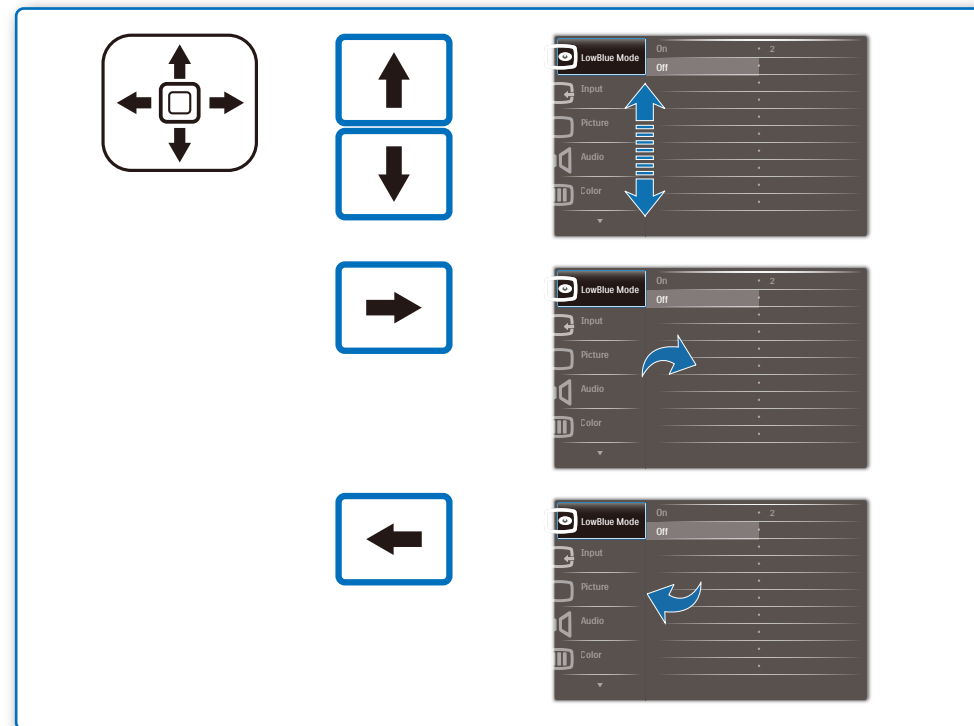

GRAPHIC DEVELOPMENT MMD	
Product name	278C7-QSG
Project name	278C7-QSG
Project no.	
Finishing	Folded sheet
Scale	1:1
Size Spreads	594 (W) x 210 (H) mm
Size	148.5 (W) x 210 (H) mm
Operator(s)	
Date amended	Aug. 17, 2016
VERSION No.	13
APPROVAL	
QC Lithographer	
Product Manager	
Date Check	
ARTWORK DOCUMENT	
Paper	80gsm White, woodfree coated
Numbers of colours	2C+2C
Spotcolor	
Aftertreatment	
<input type="checkbox"/> Cropping	
<input type="checkbox"/> Coating	
<input type="checkbox"/> Varnishing	
<input type="checkbox"/> Embossing	
<input type="checkbox"/> Cutterguide	
<input type="checkbox"/> Die-cut	
<input type="checkbox"/> Binding	
<input type="checkbox"/> Glue	