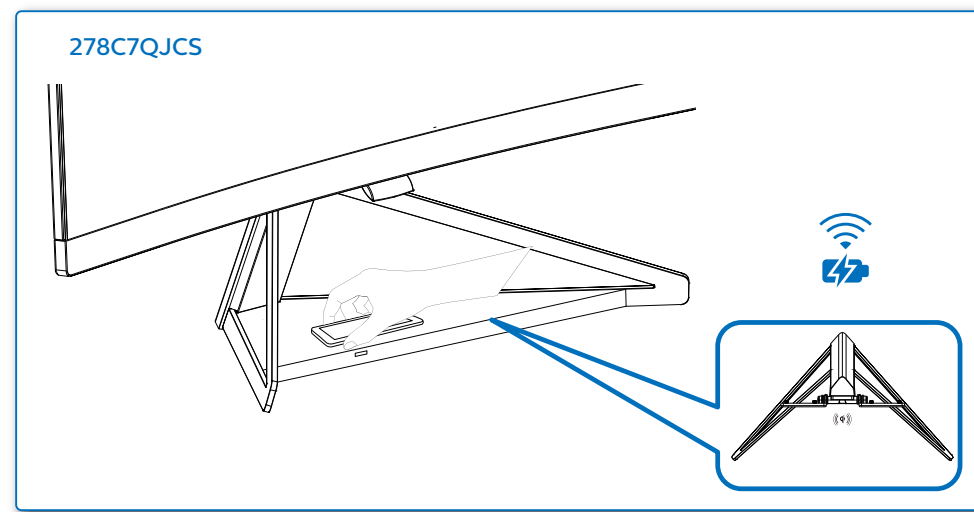

GRAPHIC DEVELOPMENT MMD	
Product name	278C7-QSG
Project name	278C7-QSG
Project no.	
Finishing	Folded sheet
Scale	1:1
Size Spreads	594 (W) x 210 (H) mm
Size	148.5 (W) x 210 (H) mm
Operator(s)	
Date amended	Aug. 17, 2016
VERSION No.	13
APPROVAL	
QC Lithographer	
Product Manager	
Date Check	
ARTWORK DOCUMENT	
Paper	80gsm White, woodfree coated
Numbers of colours	2C+2C
Spotcolor	
Aftertreatment	
☐ Cropping	
☐ Coating	
☐ Varnishing	
☐ Embossing	
☐ Cutterguide	
☐ Die-cut	
☐ Binding	
☐ Glue	

4

1. **EN Need help?**
   Online help: www.philips.com/support
2. **SC 需要帮助?**
   在线帮助: www.philips.com/support
3. **FR Besoin d'Aide ?**
   Aide en ligne: www.philips.com/support
4. **ES ¿Necesita ayuda?**
   Ayuda en línea: www.philips.com/support
5. **DE Benötigen Sie Hilfe?**
   Online-Hilfe: www.philips.com/support
6. **IT Avete bisogno di aiuto?**
   Guida in linea: www.philips.com/support
7. **BR Precisa ajuda?**
   Ajuda online: www.philips.com/support
8. **KO 도움이 필요하신가요?**
   온라인 도움말: www.philips.com/support
9. **UK Потребуєте допомоги?**
   Підтримка он-лайн: www.philips.com/support
10. **RU Нужна помощь?**
    Интерактивная справка: www.philips.com/support
11. **TR Yardıma ihtiyacınız var mı?**
    Online yardım: www.philips.com/support
12. **HI क्या सहायता की जरूरत है?**
    ऑनलाइन सहायता: www.philips.com/support
13. **AR هل تريد المساعدة؟**
    المساعدة عبر الإنترنت: www.philips.com/support
14. **JP ヘルプが必要ですか?**
    オンラインヘルプ: www.philips.com/support

Version: M7278CQ1T
© 2016 Koninklijke Philips N.V. All rights reserved.
Specifications are subject to change without notice.
Philips and the Philips Shield Emblem are registered trademarks of Koninklijke Philips N.V. and are used under license from Koninklijke Philips N.V.

Printed in China

www.philips.com

Register your product and get support at www.philips.com/welcome

278C7

Quick Start

PHILIPS