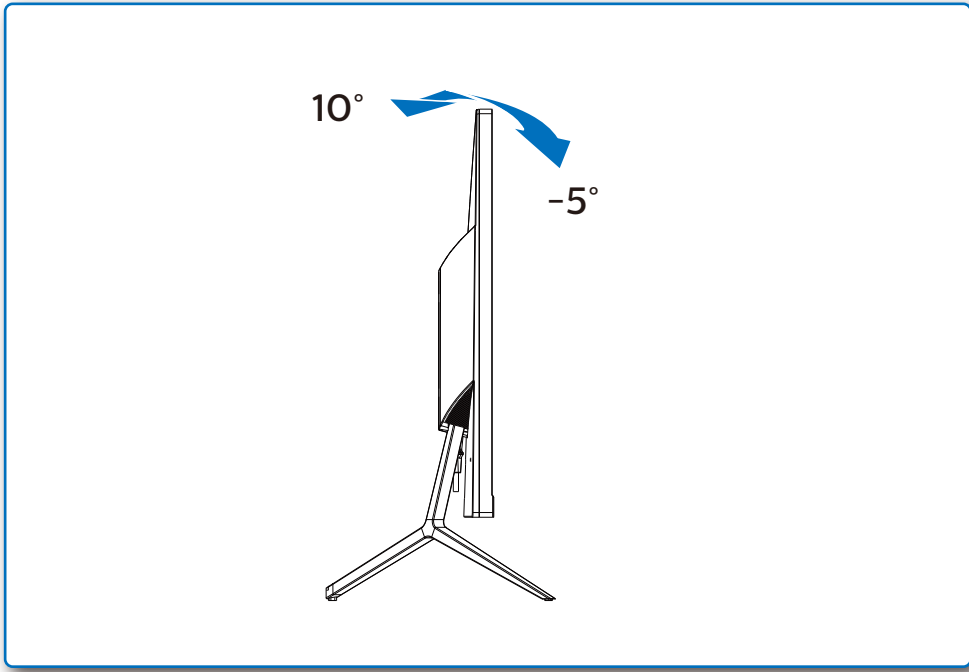

GRAPHIC DEVELOPMENT MMD	
Product name	326M6FJSB-QSG
Project name	326M6FJSB-QSG
Project no.	
Finishing	Folded sheet
Scale	1:1
Size Spreads	594 (W) x 210 (H) mm
Size	148.5 (W) x 210 (H) mm
Operator(s)	
Date amended	Feb. 22, 2017
VERSION No.	13
APPROVAL	
QC Lithographer	
Product Manager	
Date Check	
ARTWORK DOCUMENT	
Paper	80gsm White, woodfree coated
Numbers of colours	2C+2C
Spotcolor	
Aftertreatment	
☐ Cropping	
☐ Coating	
☐ Varnishing	
☐ Embossing	
☐ Cutterguide	
☐ Die-cut	
☐ Binding	
☐ Glue	

3