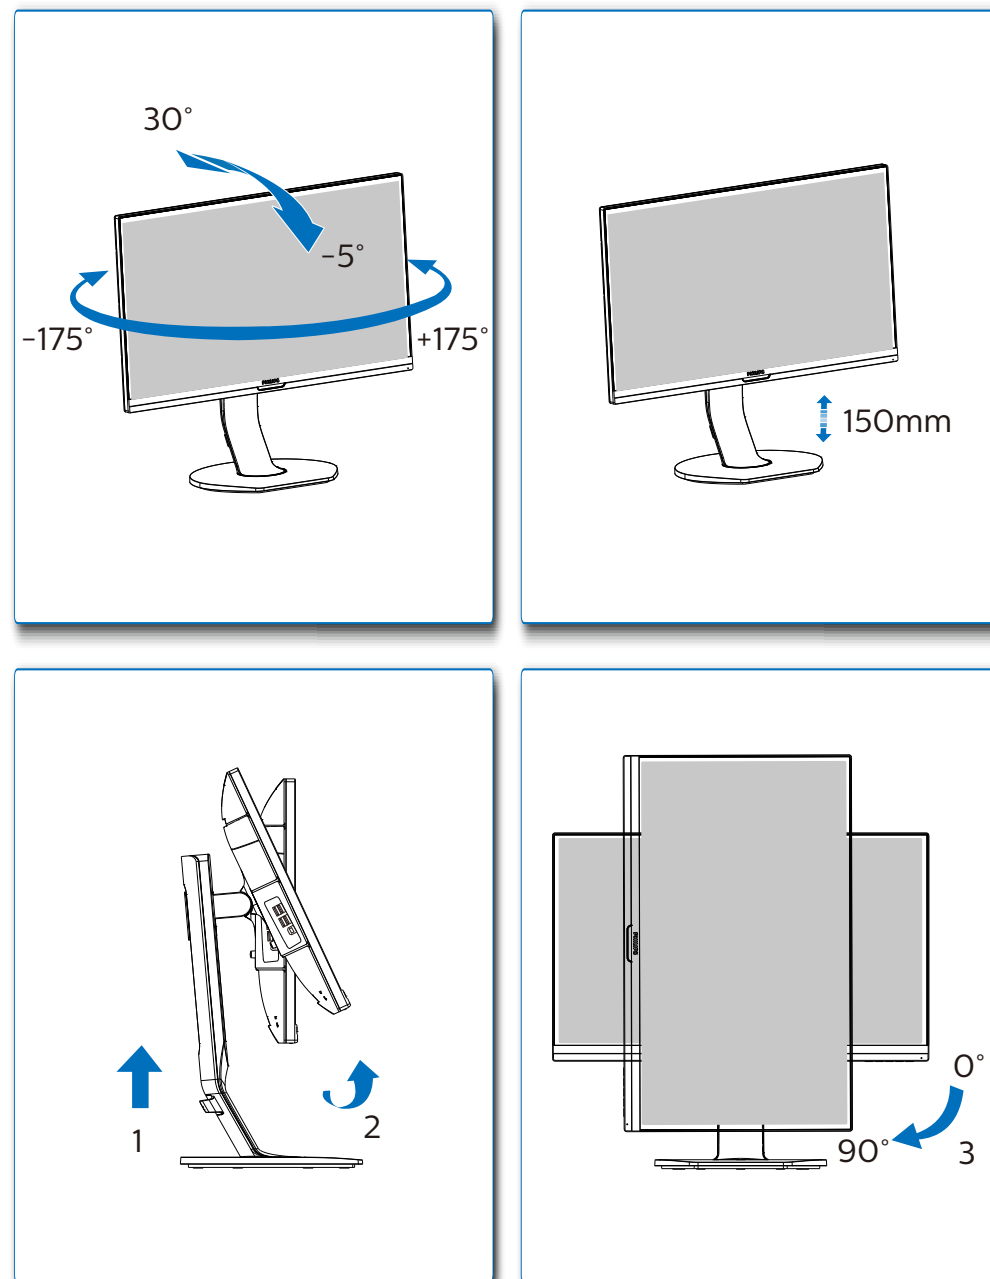

GRAPHIC DEVELOPMENT MMD	
Product name	
Project name	
Project no.	
Finishing	Folded sheet
Scale	1:1
Size Spreads	594 (W) x 210 (H) mm
Size	148.5 (W) x 210 (H) mm
Operator(s)	
Date amended	2018
VERSION No.	
APPROVAL	
QC Lithographer	
Product Manager	
Date Check	
ARTWORK DOCUMENT	
Paper	80gsm White, woodfree coated
Numbers of colours	2C2C
Spotcolor	
Aftertreatment	
☐ Cropping	
☐ Coating	
☐ Varnishing	
☐ Embossing	
☐ Cutterguide	
☐ Die-cut	
☐ Binding	
☐ Glue	

4

EN Need help?
Online help: www.philips.com/support

SC 需要帮助?
在线帮助: www.philips.com/support

FR Besoin d'aide ?
Aide en ligne: www.philips.com/support

ES ¿Necesita ayuda?
Ayuda en línea: www.philips.com/support

DE Benötigen Sie Hilfe?
Online-Hilfe: www.philips.com/support

IT Avete bisogno di aiuto?
Guida in linea: www.philips.com/support

BR Precisa ajuda?
Ajuda online: www.philips.com/support

KO 도움이 필요하신가요?
온라인 도움말: www.philips.com/support

UK Потребуєте допомоги?
Підтримка он-лайн: www.philips.com/support

TR Yardıma ihtiyacınız var mı?
Online yardım: www.philips.com/support

HI क्या सहायता की जरूरत है?
ऑनलाईन सहायता: www.philips.com/support

AR هل تريد المساعدة?
www.philips.com/support

JP ヘルプが必要ですか?
オンラインヘルプ: www.philips.com/support

Version: M72422BTQ1T

© 2018 Koninklijke Philips N.V. All rights reserved.

This product was manufactured and brought to the market by or on behalf of Top Victory Investments Ltd. or one of its affiliates. Top Victory Investments Ltd. is the warrantor in relation to this product. Philips and the Philips Shield Emblem are registered trademarks of Koninklijke Philips N.V. used under license.

Specifications are subject to change without notice.

www.philips.com

Printed in China

Q41G24M181339A

PHILIPS

Brilliance

242B7