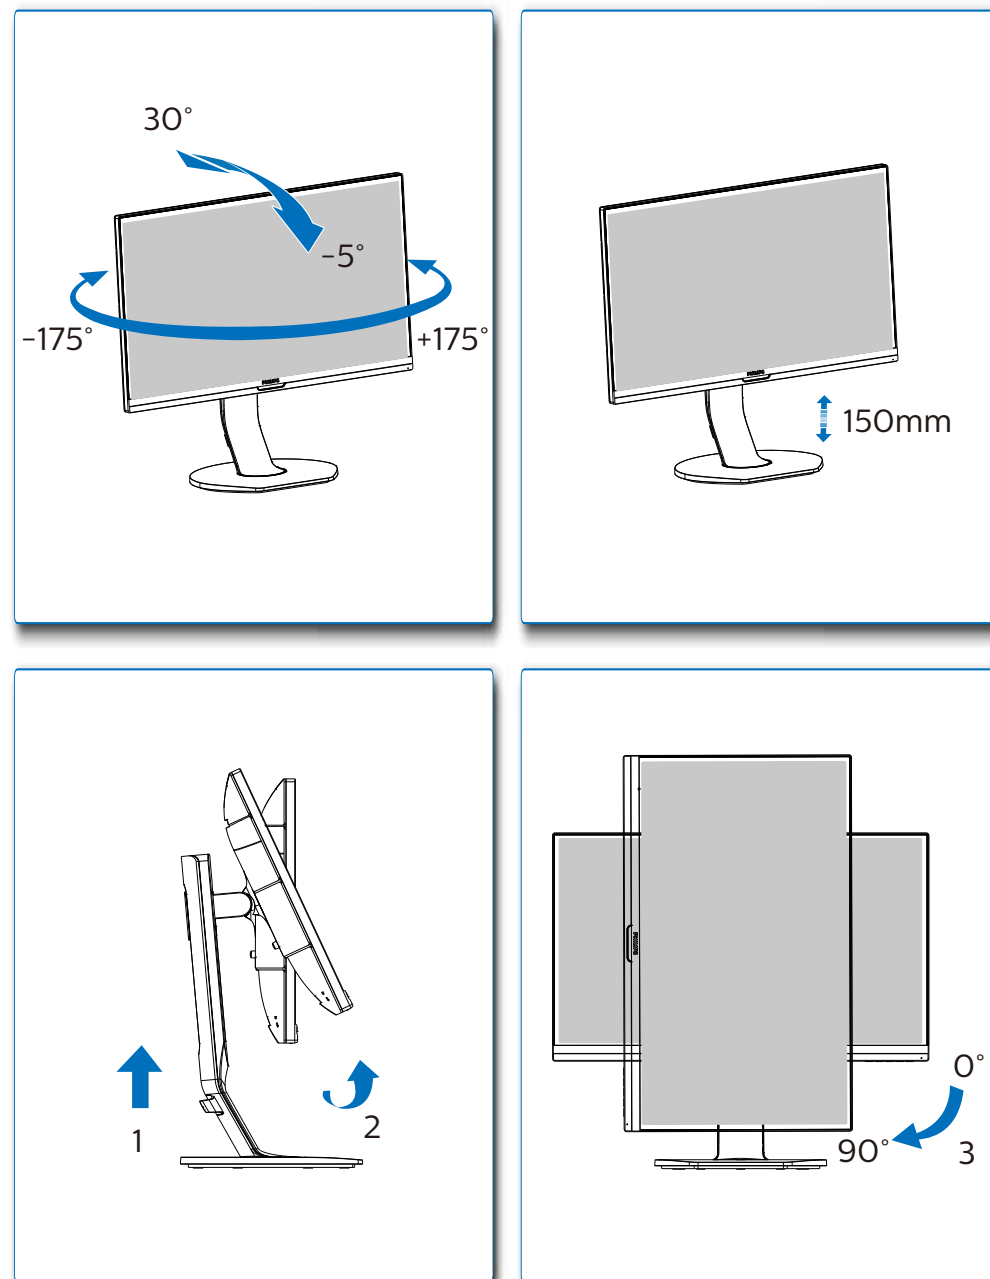

GRAPHIC DEVELOPMENT MMD	
Product name	
Project name	
Project no.	
Finishing	Folded sheet
Scale	1:1
Size Spreads	594 (W) x 210 (H) mm
Size	148.5 (W) x 210 (H) mm
Operator(s)	
Date amended	May. 18, 2016
VERSION No.	
APPROVAL	
QC Lithographer	
Product Manager	
Date Check	
ARTWORK DOCUMENT	
Paper	80gsm White, woodfree coated
Numbers of colours	2Cx2C
Spotcolor	
Aftertreatment	
☐	Cropping
☐	Coating
☐	Varnishing
☐	Embossing
☐	Cutterguide
☐	Die-cut
☐	Binding
☐	Glue

5