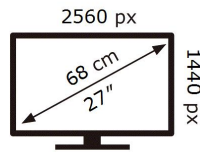

ENERGY

SAMSUNG

S27H850QFU

40 kWh/1000h

2019/2013