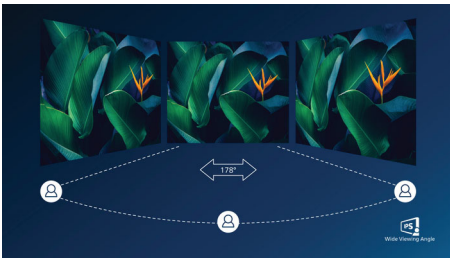

27E9QDSB/01

Highlights

Ultra Wide-Color Technology

Ultra Wide-Color Technology delivers a wider spectrum of colours for a more brilliant picture. The Ultra Wide-Color wider "colour gamut" produces more natural-looking greens, vivid reds and deeper blues. Bring media entertainment, images and even productivity more alive with vivid colours from Ultra Wide-Color Technology.

IPS technology

IPS displays use an advanced technology that gives you extra-wide viewing angles of 178/178 degrees, making it possible to view the display from almost any angle. Unlike standard TN panels, IPS displays give you remarkably crisp images with vivid colours, making them ideal not only for Photos, movies and web browsing, but also for professional applications that demand colour accuracy and consistent brightness at all times.

Ultra-narrow Border

The new Philips displays feature ultra-narrow borders which allow for minimal distractions

and maximum viewing size. Especially suited for multi-display or tiling setups like gaming, graphic design and professional applications, the ultra-narrow border display gives you the feeling of using one large display.