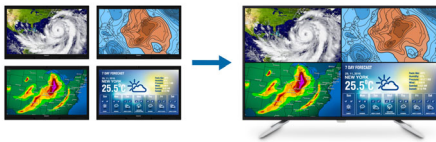

MultiView technology for 4K

Philips MultiView feature on this expansive 4K UHD display enables you to have up to four systems each shown in Full HD on one screen. You can use the Picture-by-Picture (PbP) for monitoring four systems on one screen for control rooms or security. Or for multiple devices like two notebooks side-by-side simultaneously, making collaboration more productive. Or Picture-in-Picture mode (PiP) watching a live football feed from your set-top box, while working on your PC.