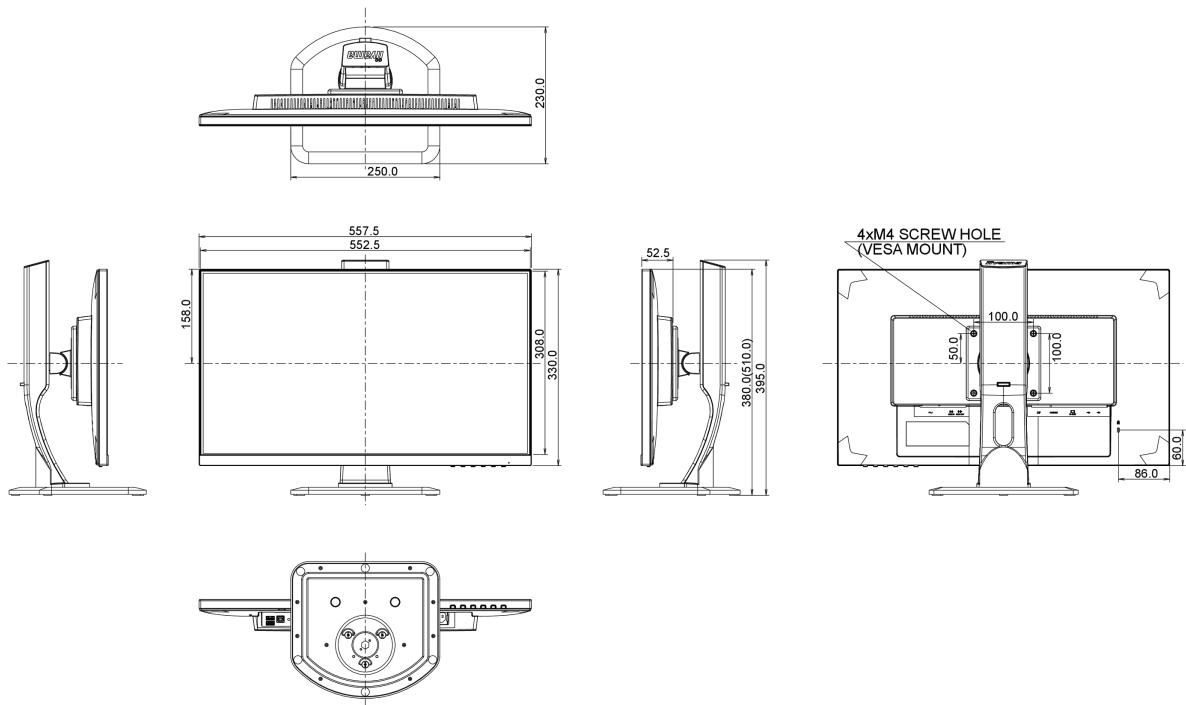

## 04 MECHANICAL

Display position adjustments	height, pivot (rotation), swivel, tilt
Height adjustment	130mm
Rotation (PIVOT function)	90°
Swivel stand	90°; 45° left; 45° right
Tilt angle	22° up; 5° down
VESA mounting	100 x 100mm

## 05 ACCESSORIES INCLUDED

Cables	power, USB (1.5m), HDMI (1.5m), DP (1.8m)
Other	quick start guide, safety guide

## 08 DIMENSIONS / WEIGHT

Product dimensions W x H x D	557.5 x 380 (510) x 230mm
Weight (without box)	5.6kg

All trademarks and registered trademarks acknowledged. E & O E. Specification subject to change without notice. All LCD's comply with ISO-9241-307:2008 in connection with pixel defects.