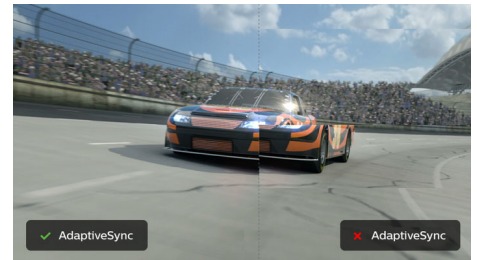

Adaptive-Sync technology

Gaming shouldn't be a choice between choppy gameplay or broken frames. Get fluid, artifact-free performance at virtually any framerate with Adaptive-Sync technology, smooth quick refresh and ultra-fast response time.

4K
Ultra HD

VESA CERTIFIED
DisplayHDR™ 1000

ULTRAHD™
PREMIUM

Quantum Dot
Color

ambiglow

dts
Sound

Low Input Lag

Adaptive Sync

USB-C