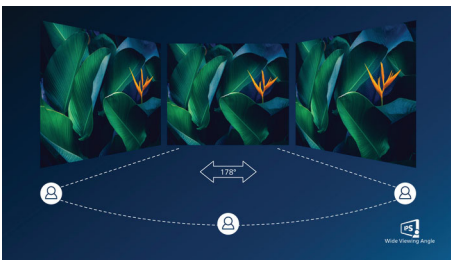

IPS technology

IPS displays use an advanced technology that gives you extra-wide viewing angles of 178/178 degrees, making it possible to view the display from almost any angle. Unlike standard TN panels, IPS displays give you remarkably crisp images with vivid colours, making them ideal not only for Photos, movies and web browsing, but also for professional applications that demand colour accuracy and consistent brightness at all times.

Ultra-narrow Border

The new Philips displays feature ultra-narrow borders which allow for minimal distractions and maximum viewing size. Especially suited for multi-display or tiling setups like gaming, graphic design and professional applications, the ultra-narrow border display gives you the feeling of using one large display.