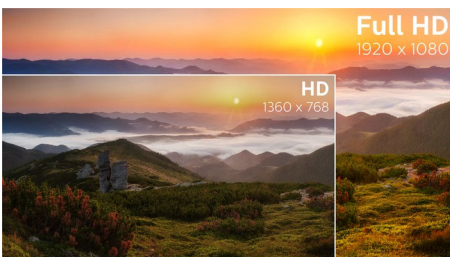

16:9 Full HD display

Picture quality matters. Regular displays deliver quality, but you expect more. This display

features enhanced Full HD 1920 x 1080 resolution. With Full HD for crisp detail paired with high brightness, incredible contrast and realistic colours, expect a true-to-life picture.