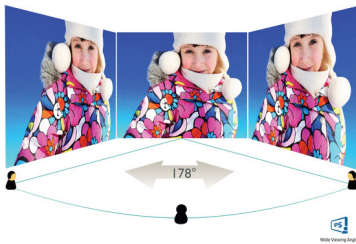

IPS technology

IPS displays use an advanced technology that gives you extra-wide viewing angles of 178/178 degrees, making it possible to view the display from almost any angle. Unlike standard TN panels, IPS displays give you remarkably crisp images with vivid colours, making them ideal not only for Photos, movies and web browsing, but also for professional applications that demand colour accuracy and consistent brightness at all times.