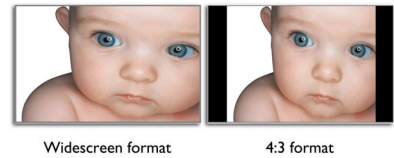

Easy picture format control

Philips easy picture format control on OSD is to switch from the 4:3 aspect ratio to the widescreen mode and back again to match the display's aspect ratio with your content for working with wide documents without scrolling or viewing widescreen media in the widescreen mode and distortion-free, native mode display of 4:3 ratio content.

Built-in stereo audio

A pair of high quality stereo speakers built into a display device. It can be visible front firing, or invisible down firing, top firing, rear firing, etc depending on model and design.

SmartControl Lite

SmartControl Lite is the next generation 3D icon based GUI monitor control software. This allows user to fine-tune most parameters of the monitor like Color, Brightness, screen calibration, Multi-media, ID management, etc with the mouse.