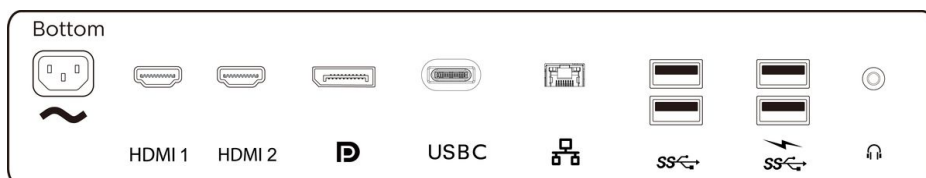

Stand

Height adjustment: 180 mm
Pivot: 90 degree
Swivel: -170/+170 degree
Tilt: -5/20 degree

Power

ECO mode: 34.6 W (typ.)
On mode: 41 W (EnergyStar 7.0 test method)
Standby mode: < 0.5 W (typ.)
Off mode: Zero watts with Zero switch
Power LED indicator: Operation - White, Standby mode- White (blinking)
Power supply: Built-in, 100-240VAC, 50-60Hz

Dimensions

Product with stand(max height): 742 x 657 x 270 mm
Product without stand (mm): 742 x 438 x 63 mm
Packaging in mm (WxHxD): 970 x 526 x 224 mm

Weight

Product with stand (kg): 9.36 kg
Product without stand (kg): 6.40 kg
Product with packaging (kg): 13.26 kg

Operating conditions

Temperature range (operation): 0°C to 40°C
Temperature range (storage): -20°C to 60°C
Relative humidity: 20%-80 %
Altitude: Operation: +12,000ft (3,658m), Non-operation: +40,000ft (12,192m)
MTBF (demonstrated): 70,000 hrs (excluded backlight)

Sustainability

Environmental and energy: EnergyStar 7.0, EPEAT Gold*, RoHS, TCO edge, WEEE
Recyclable packaging material: 100 %
Post consumer recycled plastic: 65%
Specific Substances: PVC / BFR free housing, Mercury free, Lead free

Compliance and standards

Regulatory Approvals: CE Mark, FCC Class B, VCCI, RCM, ICES-003, J-MOSS, cETLus, EPA, PSB, CU-EAC, SEMKO, UKRAINIAN, PSE, CECP, TUV/ISO9241-307

Cabinet

Front bezel: Black
Rear cover: Black
Foot: Black
Finish: Texture

* For Video transmission via USB-C, your Notebook/device must support USB-C DP Alt mode
* For USB-C power and charging function, your Notebook/device must support USB-C standard Power Delivery specifications. Please check with your Notebook user manual or manufacturer for more details.
* Activities such as screen sharing, on-line streaming video and audio over the Internet can impact your network performance. Your hardware, network bandwidth and its performance will determine overall audio and video quality.
* Response time value equal to SmartResponse
* NTSC Area based on CIE1976
* sRGB Area based on CIE 1931
* EPEAT Gold is valid only where Philips registers the product. Please visit www.epeat.net for registration status in your country.
* The monitor may look different from feature images.