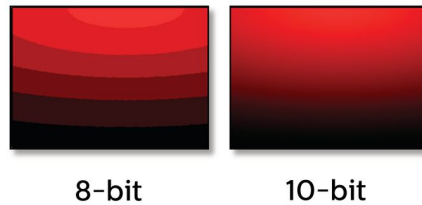

## High Dynamic Range (HDR)

High Dynamic Range delivers a dramatically different visual experience. With astonishing brightness, incomparable contrast and captivating color, images come to life with much greater brightness while also featuring much deeper, more nuanced darks. It renders a fuller palette of rich new colors never before seen on display, giving you a visual experience that engages your senses and inspires emotions.

## Ultra Wide-Color Technology

Ultra Wide-Color Technology delivers a wider spectrum of colors for a more brilliant picture. Ultra Wide-Color wider "color gamut" produces more natural-looking greens, vivid reds and deeper blues. Bring, media entertainment, images, and even productivity more alive and vivid colors from Ultra Wide-Color Technology.

## 10-bit IPS display technology

This Philips monitor uses a native 10-bit wide view angle display. This enables you to view consistent and smooth images with a color depth of 1.07 billion colors, vs an 8-bit display which is limited to only 16 million possible colors. With a suitable graphics card and appropriate software, you can now work on your color critical professional work with ease.