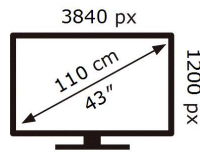

ENERGY

SAMSUNG

C43J890DKU

59 kWh/1000h

2019/2013