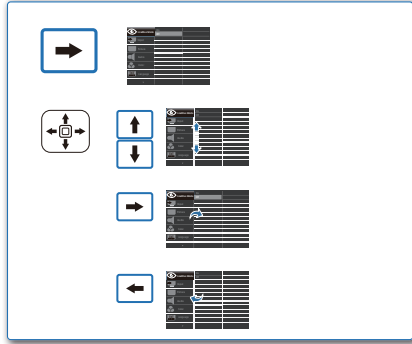

GRAPHIC DEVELOPMENT MMD	
Product name	
Project name	278E9-QSG
Project no.	
Finishing	Folded sheet
Scale	1:1
Size Spreads	594 (W) x 210 (H) mm
Size	148.5 (W) x 210 (H) mm
Operator(s)	
Date amended	Nov. 29, 2017
VERSION No.	13
APPROVAL	
QC Lithographer	
Product Manager	
Date Check	
ARTWORK DOCUMENT	
Paper	300gsm White, woodfree coated
Numbers of colours	2C2M
Pattern 300C	
Spotcolor	
Black	
Aftertreatment	
☐ Cropping	
☐ Coating	
☐ Varnishing	
☐ Embossing	
☐ Clutterguide	
☐ Die-cut	
☐ Binding	
☐ Glue