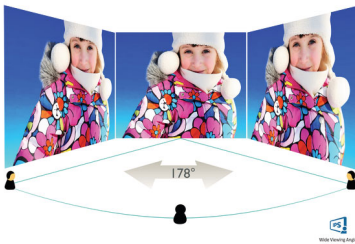

IPS technology

IPS displays use an advanced technology which gives you extra wide viewing angles of 178/178 degree, making it possible to view the display from almost any angle. Unlike standard TN panels, IPS displays gives you remarkably crisp images with vivid colors, making it ideal not only for Photos, movies and web browsing, but also for professional applications which demand color accuracy and consistent brightness at all times.