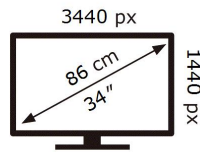

ENERGY

SAMSUNG

S34J550WQU

35 kWh/1000h

2019/2013