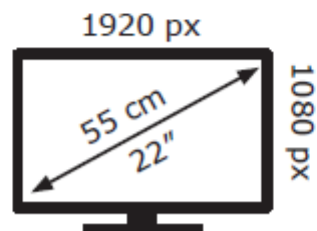

# ENERG

LG Electronics

22MK400H

**17** kWh/1000h

2019/2013