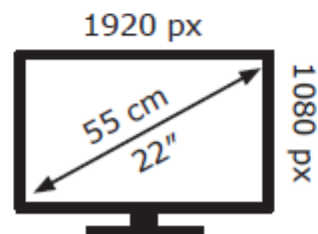

ENERG

LG Electronics

22MK600M

17 kWh/1000h

2019/2013