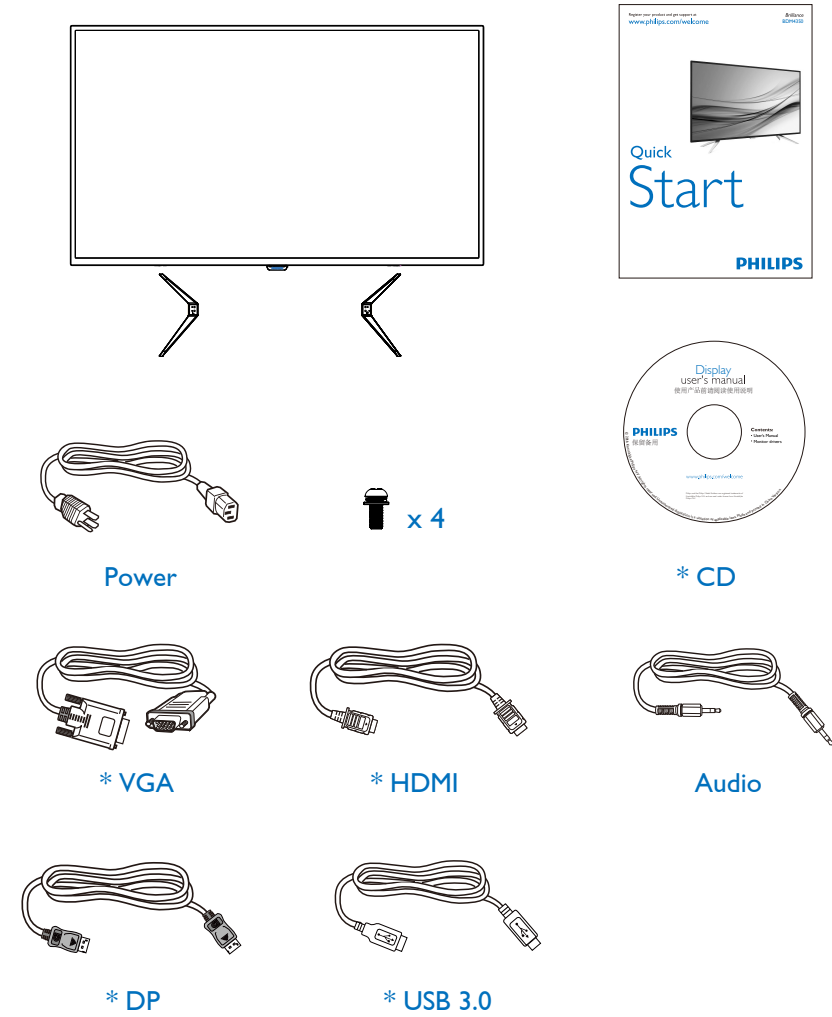

GRAPHIC DEVELOPMENT MMD	
Product name	BDM4350-QSG
Project no.	
Finishing	Folded sheet
Scale	1:1
Size Spreads	594 (W) x 210 (H) mm
Size	148.5 (W) x 210 (H) mm
Operator(s)	
Date amended	Dec. 14, 2015
VERSION No.	13
APPROVAL	
QC Lithographer	
Product Manager	
Date Check	
ARTWORK DOCUMENT	
Paper	80gsm White, woodfree coated
Numbers of colours	2C+2C
Spotcolor	
Aftertreatment	
☐ Cropping	
☐ Coating	
☐ Varnishing	
☐ Embossing	
☐ Cutterguide	
☐ Die-cut	
☐ Binding	
☐ Glue	

4

PIP

PBP

- 11 Need help?
  Online help: www.philips.com/support
- 12 需要帮助?
  在线帮助: www.philips.com/support
- 13 Besoin d'Aide ?
  Aide en ligne: www.philips.com/support
- 14 ¿Necesita ayuda?
  Ayuda en línea: www.philips.com/support
- 15 Benötigen Sie Hilfe?
  Online-Hilfe: www.philips.com/support
- 16 Avete bisogno di aiuto?
  Guida in linea: www.philips.com/support
- 17 Потребуєте допомоги?
  Підтримка он-лайн: www.philips.com/support
- 18 Нужна помощь?
  Интерактивная справка: www.philips.com/support
- 19 도움이 필요하십니까?
  온라인 도움말: www.philips.com/support
- 20 ヘルプが必要ですか?
  オンラインヘルプ: www.philips.com/support
- 21 Yardım mı ihtiyacınız var?
  Online yardım: www.philips.com/support
- 22 Precisa de ajuda?
  Ajuda online: www.philips.com/support
- 23 मदद चाहिए?
  ऑनलाइन मदद: www.philips.com/support
- 24 هل تريد المساعدة؟
  www.philips.com/support للمساعدة عبر الإنترنت

Register your product and get support at
www.philips.com/welcome

Brilliance
BDM4350

Quick
Start

PHILIPS

* Different according to region.
Display design may differ from that illustrated.

1

2

3