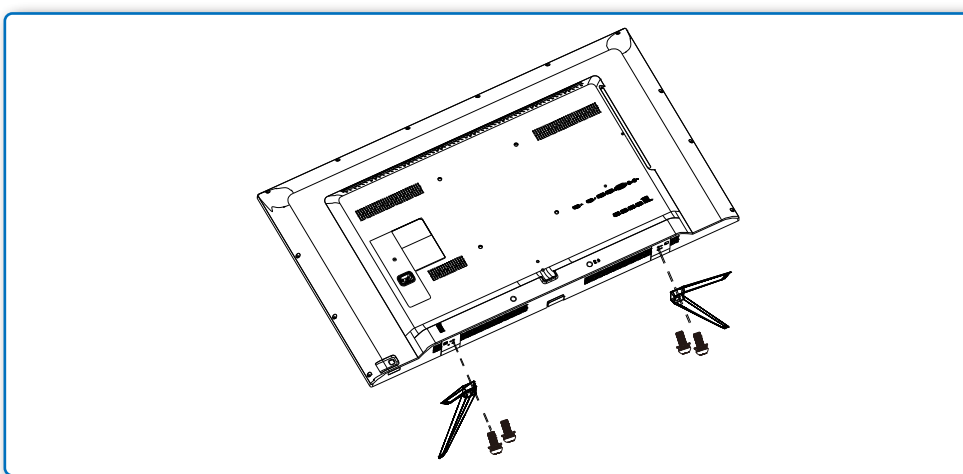

* Different according to region.
Display design may differ from that illustrated.

1